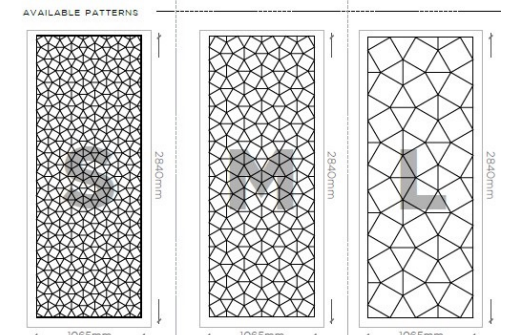

CLASSIC D

GEOMETRICAL PATTERN • MODERATE BENDING

Material: MDF Varnished
Price per sqm: 564,23€

Material: Synthetic Felt
Price per sqm: 636,45€