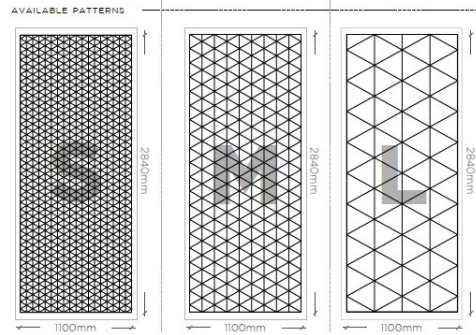

WOOD-SKIN MESH SHEETS

CLASSIC A

TISSUE ALIKE • ROLLABLE • FREE-FORM