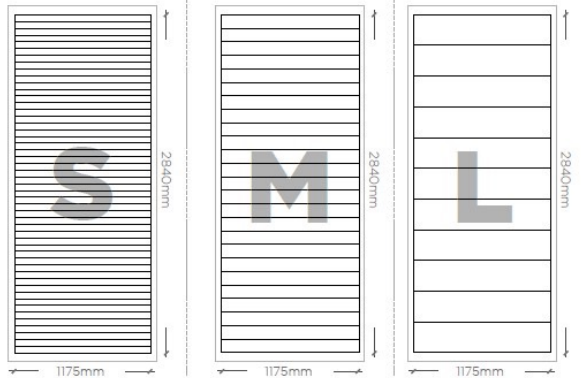

CLASSIC D

GEOMETRICAL PATTERN • MODERATE BENDING

Material: MDF Varnished
Price per sqm: 564,23€

Material: Synthetic Felt
Price per sqm: 636,45€

WOOD-SKIN MESH SHEETS

BASIC A

CLASSIC DESIGN UPDATED • SELF-SUPPORTING • FREE-FORM WAVE

DIGITAL A

DIGITAL LOOK • MODERATE BENDING • RANDOMIC EFFECT

DIGITAL B

UNEXPECTED 3D EFFECT • DIFFERENT PATTERN DENSITY

AVAILABLE PATTERNS

Material: MDF Varnished
Price per sqm: 564,23€

AVAILABLE PATTERNS

Material: Synthetic Felt
Price per sqm: 636,45€

U-GAMI_FU

O-GAMI_SO

O-GAMI_TO

Material: MDF Varnished
Dimension: 90x90cm
Price per sqm: 562,5€

Material: Synthetic Felt
Dimension: 90x90cm
Price per sqm: 659,7€

WOOD-SKIN TAILOR-MADE SURFACES

LARGE
***FACTOR: 2**