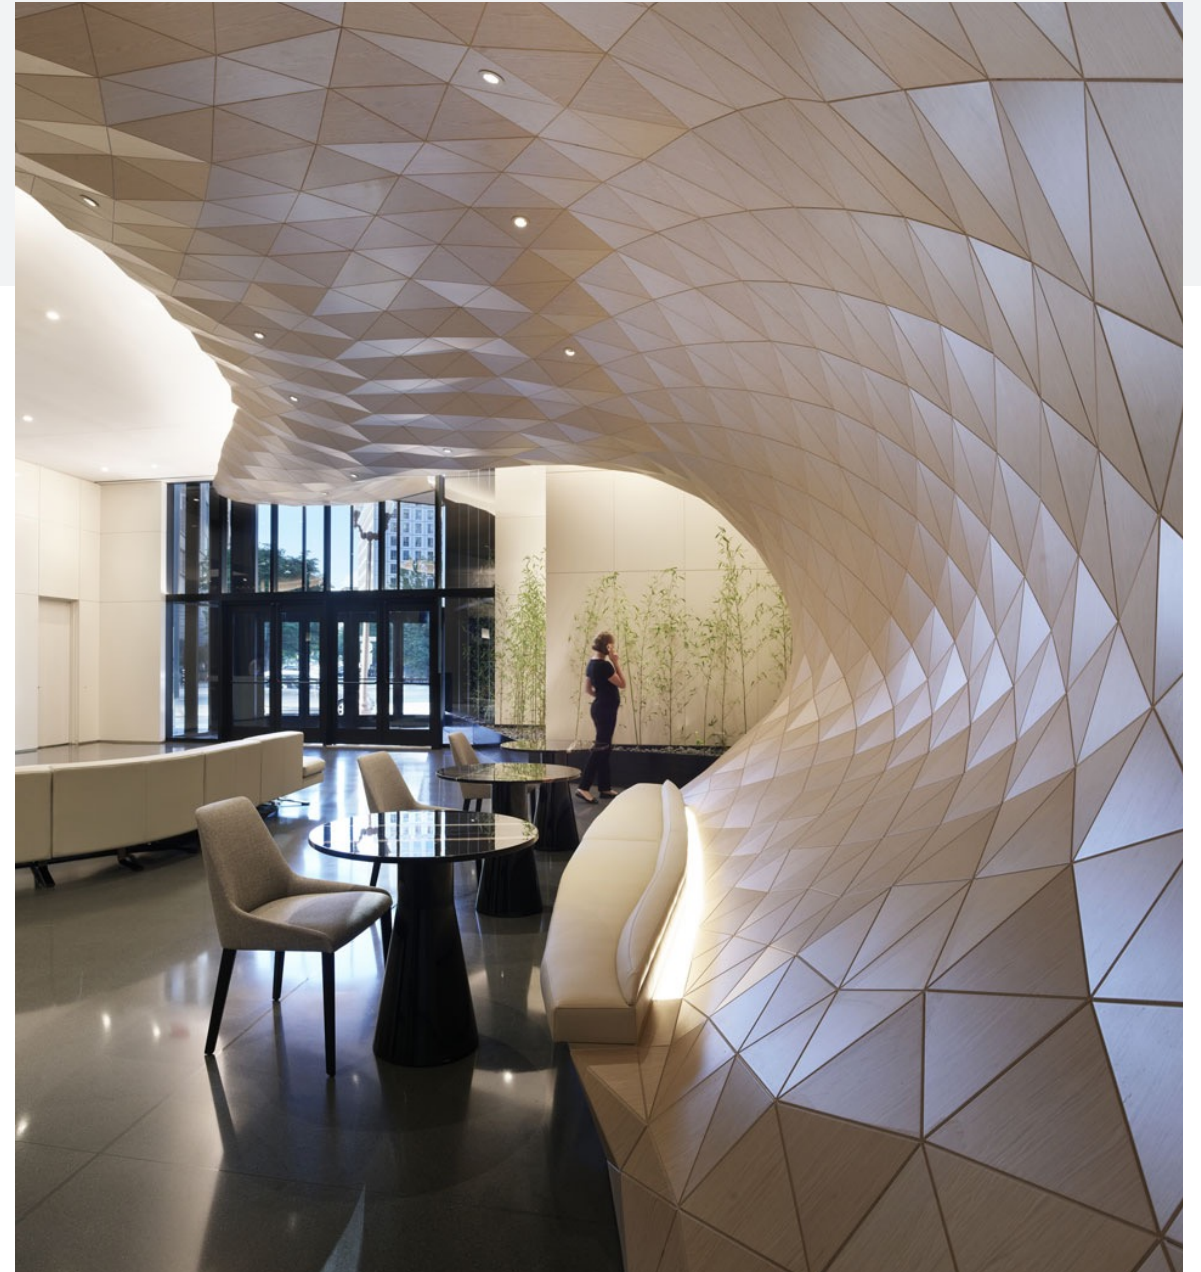

WOOD-SKIN

«WOOD-SKIN gives dynamic volume and character to a multitude of materials, helping architects and designers bridge the gap between digital representation and architectural feasibility. The computational design department - a team of architects, designers, and engineers - can visualize the transformative power of the WOOD-SKIN surface and substantiate it into complex ad-hoc projects.

Application: Wall, ceiling, façade, counters, columns and more

WOOD-SKIN MESH SHEETS

CLASSIC A

TISSUE ALIKE • ROLLABLE • FREE-FORM

CLASSIC B

CLASSIC LOOK UPDATED • ROLLABLE • SELF SUPPORTING

CLASSIC C

MAXIMUM FREEDOM • ENDLESS SHAPE-SHIFTING POSSIBILITIES