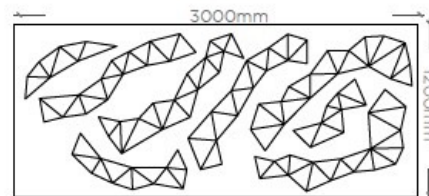

Project example: Arches pavilion