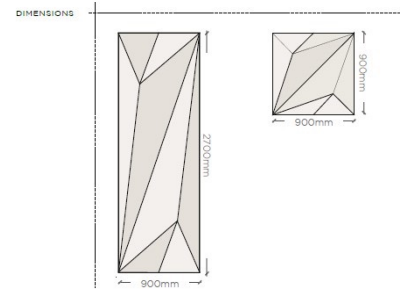

AVAILABLE PATTERNS

WOOD-SKIN FOLD PANELS

 **O-GAMI_NO**

 **A-GAMI_MA**

 **A-GAMI_SA**

 **O-GAMI_DO**

WOOD-SKIN FOLD PANELS

U-GAMI_YU

U-GAMI_FU

O-GAMI_SO

O-GAMI_TO

Material: MDF Varnished
Dimension: 90x90cm
Price per sqm: 562,5€

Material: Synthetic Felt
Dimension: 90x90cm
Price per sqm: 659,7€

WOOD-SKIN TAILOR-MADE SURFACES

LARGE
***FACTOR: 2**