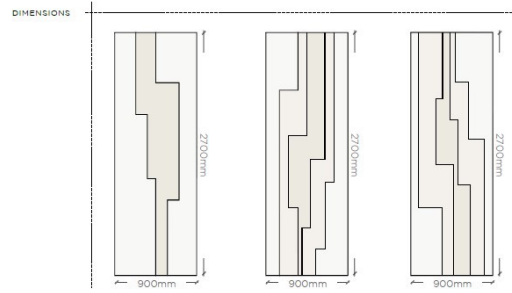

AVAILABLE PATTERNS

WOOD-SKIN FOLD PANELS

 **O-GAMI_NO**

 **A-GAMI_MA**

 **A-GAMI_SA**

 **O-GAMI_DO**

WOOD-SKIN FOLD PANELS

U-GAMI_YU

U-GAMI_FU

O-GAMI_SO

O-GAMI_TO

Material: MDF Varnished
Dimension: 90x90cm
Price per sqm: 562,5€

Material: Synthetic Felt
Dimension: 90x90cm
Price per sqm: 659,7€

WOOD-SKIN TAILOR-MADE SURFACES

LARGE
***FACTOR: 2**