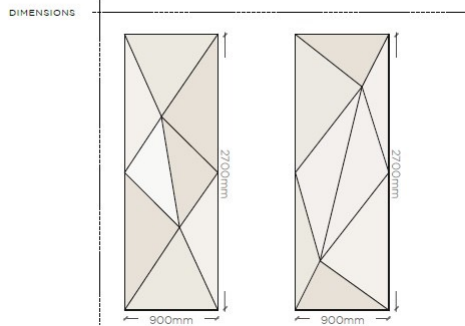

WOOD-SKIN FOLD PANELS

O-GAMI_NO