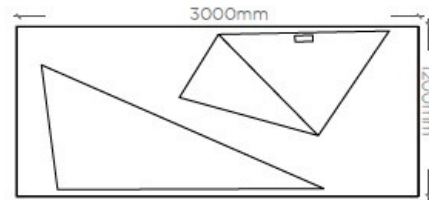

U-GAMI_FU

O-GAMI_SO

O-GAMI_TO

Material: MDF Varnished
Dimension: 90x90cm
Price per sqm: 562,5€

Material: Synthetic Felt
Dimension: 90x90cm
Price per sqm: 659,7€

WOOD-SKIN TAILOR-MADE SURFACES

LARGE
***FACTOR: 2**