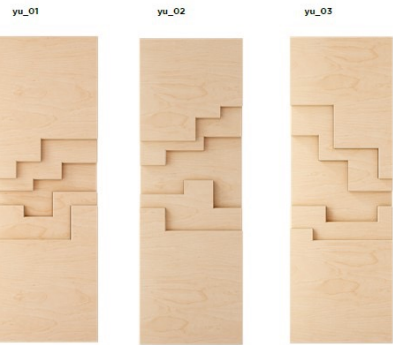

CLASSIC D

GEOMETRICAL PATTERN • MODERATE BENDING

Material: MDF Varnished
Price per sqm: 564,23€

Material: Synthetic Felt
Price per sqm: 636,45€

WOOD-SKIN MESH SHEETS

BASIC A

CLASSIC DESIGN UPDATED • SELF-SUPPORTING • FREE-FORM WAVE

DIGITAL A

DIGITAL LOOK • MODERATE BENDING • RANDOMIC EFFECT

DIGITAL B

UNEXPECTED 3D EFFECT • DIFFERENT PATTERN DENSITY

AVAILABLE PATTERNS

Material: MDF Varnished
Price per sqm: 564,23€

AVAILABLE PATTERNS

Material: Synthetic Felt
Price per sqm: 636,45€

AVAILABLE PATTERNS

WOOD-SKIN FOLD PANELS

 **O-GAMI_NO**

 **A-GAMI_MA**

 **A-GAMI_SA**

 **O-GAMI_DO**

WOOD-SKIN FOLD PANELS

U-GAMI_YU

U-GAMI_FU

O-GAMI_SO

O-GAMI_TO

Material: MDF Varnished
Dimension: 90x90cm
Price per sqm: 562,5€

Material: Synthetic Felt
Dimension: 90x90cm
Price per sqm: 659,7€

WOOD-SKIN TAILOR-MADE SURFACES

LARGE
***FACTOR: 2**