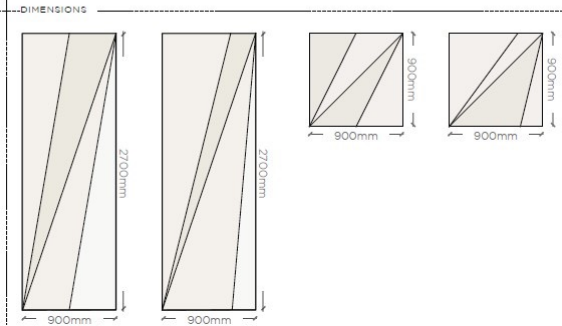

AVAILABLE PATTERNS

WOOD-SKIN FOLD PANELS

 **O-GAMI_NO**

 **A-GAMI_MA**

 **A-GAMI_SA**

 **O-GAMI_DO**

WOOD-SKIN FOLD PANELS

U-GAMI_YU

U-GAMI_FU

O-GAMI_SO

O-GAMI_TO

Material: MDF Varnished
Dimension: 90x90cm
Price per sqm: 562,5€

Material: Synthetic Felt
Dimension: 90x90cm
Price per sqm: 659,7€

WOOD-SKIN TAILOR-MADE SURFACES

LARGE
***FACTOR: 2**