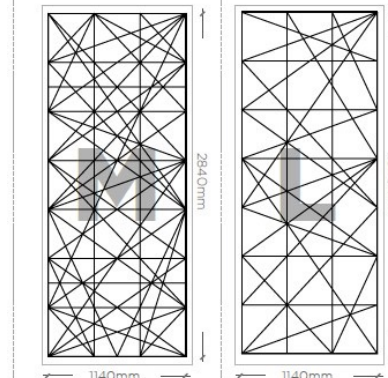

CLASSIC D

GEOMETRICAL PATTERN • MODERATE BENDING

Material: MDF Varnished
Price per sqm: 564,23€

Material: Synthetic Felt
Price per sqm: 636,45€

WOOD-SKIN MESH SHEETS

BASIC A

CLASSIC DESIGN UPDATED • SELF-SUPPORTING • FREE-FORM WAVE

DIGITAL A

DIGITAL LOOK • MODERATE BENDING • RANDOMIC EFFECT

DIGITAL B

UNEXPECTED 3D EFFECT • DIFFERENT PATTERN DENSITY

AVAILABLE PATTERNS

Material: MDF Varnished
Price per sqm: 564,23€

AVAILABLE PATTERNS

Material: Synthetic Felt
Price per sqm: 636,45€

U-GAMI_FU

O-GAMI_SO

O-GAMI_TO

Material: MDF Varnished
Dimension: 90x90cm
Price per sqm: 562,5€

Material: Synthetic Felt
Dimension: 90x90cm
Price per sqm: 659,7€

WOOD-SKIN TAILOR-MADE SURFACES

LARGE
***FACTOR: 2**