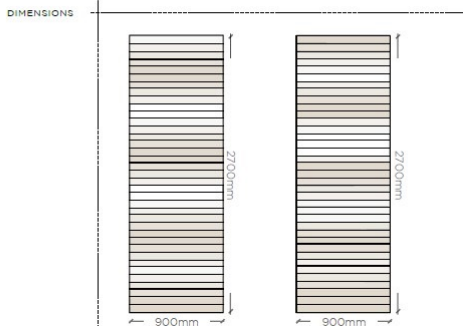

CLASSIC D

GEOMETRICAL PATTERN • MODERATE BENDING

Material: MDF Varnished
Price per sqm: 564,23€

Material: Synthetic Felt
Price per sqm: 636,45€

WOOD-SKIN MESH SHEETS

BASIC A

CLASSIC DESIGN UPDATED • SELF-SUPPORTING • FREE-FORM WAVE

DIGITAL A

DIGITAL LOOK • MODERATE BENDING • RANDOMIC EFFECT

DIGITAL B

UNEXPECTED 3D EFFECT • DIFFERENT PATTERN DENSITY

AVAILABLE PATTERNS

Material: MDF Varnished
Price per sqm: 564,23€

AVAILABLE PATTERNS

Material: Synthetic Felt
Price per sqm: 636,45€

AVAILABLE PATTERNS

WOOD-SKIN FOLD PANELS

 **O-GAMI_NO**

 **A-GAMI_MA**

 **A-GAMI_SA**

 **O-GAMI_DO**

WOOD-SKIN FOLD PANELS

U-GAMI_YU

U-GAMI_FU

O-GAMI_SO

O-GAMI_TO

Material: MDF Varnished
Dimension: 90x90cm
Price per sqm: 562,5€

Material: Synthetic Felt
Dimension: 90x90cm
Price per sqm: 659,7€

WOOD-SKIN TAILOR-MADE SURFACES

LARGE
***FACTOR: 2**