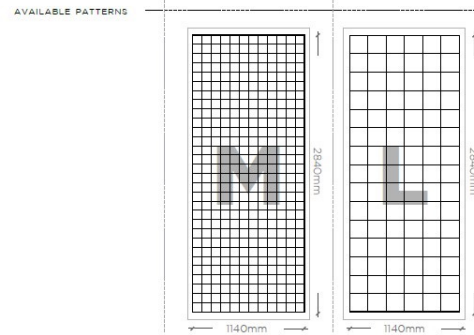

CLASSIC B

CLASSIC LOOK UPDATED • ROLLABLE • SELF SUPPORTING