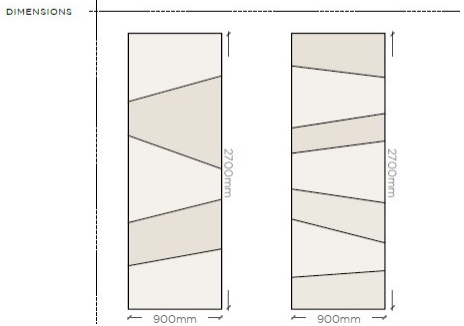

DIGITAL A

DIGITAL LOOK • MODERATE BENDING • RANDOMIC EFFECT

DIGITAL B

UNEXPECTED 3D EFFECT • DIFFERENT PATTERN DENSITY

AVAILABLE PATTERNS

Material: MDF Varnished
Price per sqm: 564,23€

AVAILABLE PATTERNS

Material: Synthetic Felt
Price per sqm: 636,45€

AVAILABLE PATTERNS

WOOD-SKIN FOLD PANELS

 **O-GAMI_NO**

 **A-GAMI_MA**

 **A-GAMI_SA**

 **O-GAMI_DO**

WOOD-SKIN FOLD PANELS

U-GAMI_YU

U-GAMI_FU

O-GAMI_SO

O-GAMI_TO

Material: MDF Varnished
Dimension: 90x90cm
Price per sqm: 562,5€

Material: Synthetic Felt
Dimension: 90x90cm
Price per sqm: 659,7€

WOOD-SKIN TAILOR-MADE SURFACES

LARGE
***FACTOR: 2**