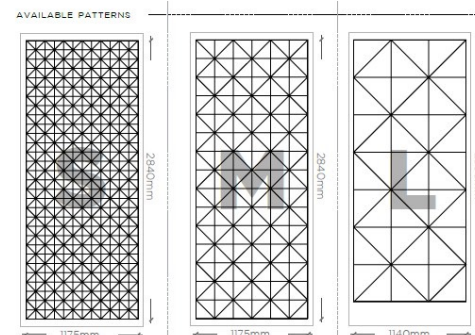

WOOD-SKIN MESH SHEETS

CLASSIC A

TISSUE ALIKE • ROLLABLE • FREE-FORM

CLASSIC B

CLASSIC LOOK UPDATED • ROLLABLE • SELF SUPPORTING

CLASSIC C

CLASSIC D

GEOMETRICAL PATTERN • MODERATE BENDING

Material: MDF Varnished
Price per sqm: 564,23€

Material: Synthetic Felt
Price per sqm: 636,45€