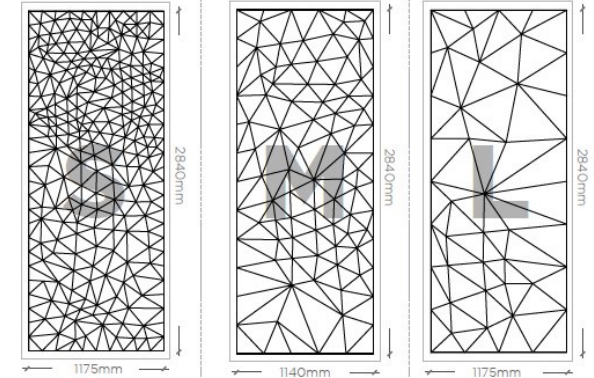

Material: Synthetic Felt
Price per sqm: 636,45€

AVAILABLE PATTERNS