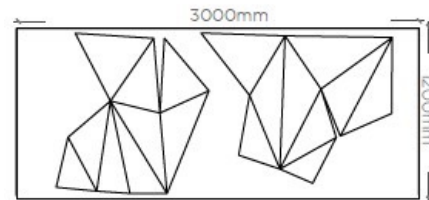

Project example: luter

SMALL
*FACTOR: 1.6