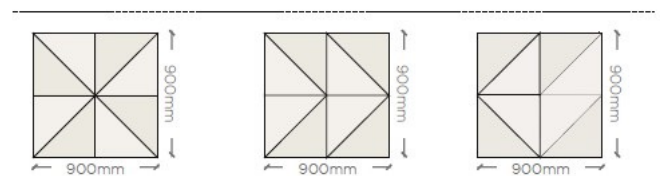

DIGITAL A

DIGITAL LOOK • MODERATE BENDING • RANDOMIC EFFECT

DIGITAL B

UNEXPECTED 3D EFFECT • DIFFERENT PATTERN DENSITY

AVAILABLE PATTERNS

Material: MDF Varnished
Price per sqm: 564,23€

AVAILABLE PATTERNS

Material: Synthetic Felt
Price per sqm: 636,45€

U-GAMI_FU

O-GAMI_SO

O-GAMI_TO

Material: MDF Varnished
Dimension: 90x90cm
Price per sqm: 562,5€

Material: Synthetic Felt
Dimension: 90x90cm
Price per sqm: 659,7€

WOOD-SKIN TAILOR-MADE SURFACES

LARGE
***FACTOR: 2**