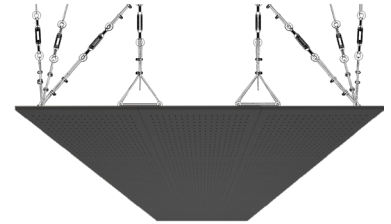

WBISANB1AALFM8

ANTHRACITE LACQUER 8MM PERFORATION

47.24" x 23.62" (120 x 60 cm) panels come in sets of two. 23.62" x 23.62" (60 x 60 cm) panels come in sets of four. The number of panels per box is the minimum suggested amount to create the design envisioned by Mikodam.

CEILING APPLICATION

DIMENSIONS

- X** : 23.62" - 60 cm
- Y** : 23.62" - 60 cm
- D** : 0.71" - 1.8 cm | 7.40" - 18.8 cm (WITH BOX)
2.68" - 6.8 cm (WITH LIGHT BOX)
- W** : 9.9 lbs - 4.5 kg

*Perforated surface options with two different diameters are available.
Rail depth is not included in the measurements.
(Depth of rail: 1" - 2.5 cm)
***Can be used with baseboard upon request.*