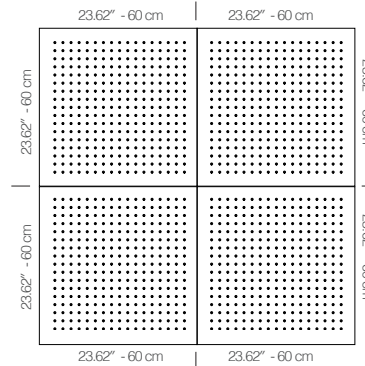

WBISANB1AALFM8

ANTHRACITE LACQUER 8MM PERFORATION

47.24" x 23.62" (120 x 60 cm) panels come in sets of two. 23.62" x 23.62" (60 x 60 cm) panels come in sets of four. The number of panels per box is the minimum suggested amount to create the design envisioned by Mikodam.

CEILING APPLICATION

DIMENSIONS

- X** : 23.62" - 60 cm
- Y** : 23.62" - 60 cm
- D** : 0.71" - 1.8 cm | 7.40" - 18.8 cm (WITH BOX)
2.68" - 6.8 cm (WITH LIGHT BOX)
- W** : 9.9 lbs - 4.5 kg

*Perforated surface options with two different diameters are available.
Rail depth is not included in the measurements.
(Depth of rail: 1" - 2.5 cm)
***Can be used with baseboard upon request.*