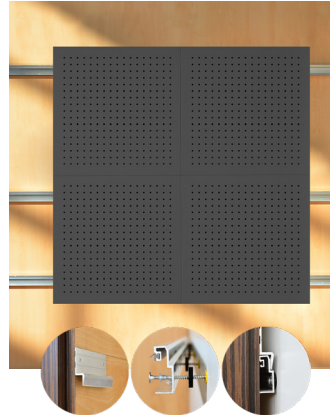

WBISANB1AALFM8

ANTHRACITE LACQUER 8MM PERFORATION

47.24" x 23.62" (120 x 60 cm) panels come in sets of two. 23.62" x 23.62" (60 x 60 cm) panels come in sets of four. The number of panels per box is the minimum suggested amount to create the design envisioned by Mikodam.

CEILING APPLICATION

DIMENSIONS

- X** : 23.62" - 60 cm
- Y** : 23.62" - 60 cm
- D** : 0.71" - 1.8 cm | 7.40" - 18.8 cm (WITH BOX)
2.68" - 6.8 cm (WITH LIGHT BOX)
- W** : 9.9 lbs - 4.5 kg

*Perforated surface options with two different diameters are available.
Rail depth is not included in the measurements.
(Depth of rail: 1" - 2.5 cm)
***Can be used with baseboard upon request.*