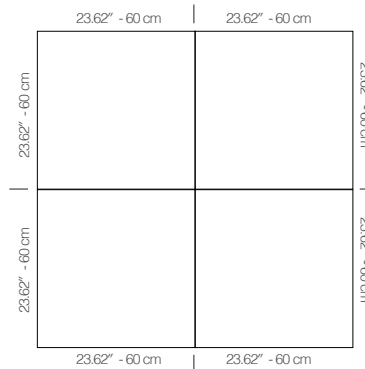

WBISANG1AAKLA

BEIGE FABRIC

47.24" x 23.62" (120 x 60 cm) panels come in sets of two. 23.62" x 23.62" (60 x 60 cm) panels come in sets of four. The number of panels per box is the minimum suggested amount to create the design envisioned by Mikodam.

CEILING APPLICATION

DIMENSIONS

X : 23.62" - 60 cm

Y : 23.62" - 60 cm

D : 0.71" - 1.8 cm | 7.40" - 18.8 cm (WITH BOX)

2.68" - 6.8 cm (WITH LIGHT BOX)

W : 9.9 lbs - 4.5 kg

Rail depth is not included in the measurements.
(Depth of rail: 1" - 2.5 cm)