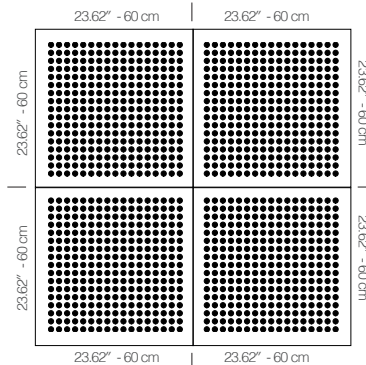

WBISANB1AALBY2

WHITE LACQUER 20MM PERFORATION

47.24" x 23.62" (120 x 60 cm) panels come in sets of two. 23.62" x 23.62" (60 x 60 cm) panels come in sets of four. The number of panels per box is the minimum suggested amount to create the design envisioned by Mikodam.

CEILING APPLICATION

DIMENSIONS

- X** : 23.62" - 60 cm
- Y** : 23.62" - 60 cm
- D** : 0.71" - 1.8 cm | 7.40" - 18.8 cm (WITH BOX)
- 2.68" - 6.8 cm (WITH LIGHT BOX)
- W** : 9.9 lbs - 4.5 kg

*Perforated surface options with two different diameters are available.

Rail depth is not included in the measurements.
(Depth of rail: 1" - 2.5 cm)

**Can be used with baseboard upon request.