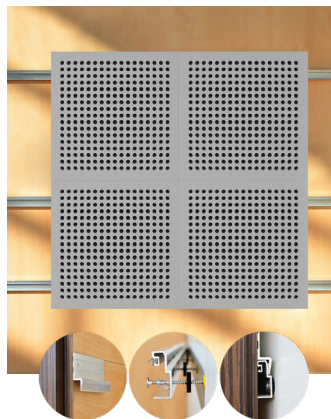

WBISANB1AALBY2

WHITE LACQUER 20MM PERFORATION

47.24" x 23.62" (120 x 60 cm) panels come in sets of two. 23.62" x 23.62" (60 x 60 cm) panels come in sets of four. The number of panels per box is the minimum suggested amount to create the design envisioned by Mikodam.

CEILING APPLICATION

DIMENSIONS

- X** : 23.62" - 60 cm
- Y** : 23.62" - 60 cm
- D** : 0.71" - 1.8 cm | 7.40" - 18.8 cm (WITH BOX)
- 2.68" - 6.8 cm (WITH LIGHT BOX)
- W** : 9.9 lbs - 4.5 kg

*Perforated surface options with two different diameters are available.

Rail depth is not included in the measurements.
(Depth of rail: 1" - 2.5 cm)

**Can be used with baseboard upon request.