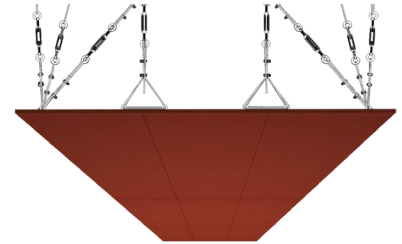

WBISANF1AAKLC

BRICK FABRIC

47.24" x 23.62" (120 x 60 cm) panels come in sets of two. 23.62" x 23.62" (60 x 60 cm) panels come in sets of four. The number of panels per box is the minimum suggested amount to create the design envisioned by Mikodam.

CEILING APPLICATION

DIMENSIONS

X : 23.62" - 60 cm

Y : 47.24" - 120 cm

D : 0.71" - 1.8 cm | 7.40" - 18.8 cm (WITH BOX)

2.68" - 6.8 cm (WITH LIGHT BOX)

W : 45.2 lbs - 20.5 kg

Rail depth is not included in the measurements.
(Depth of rail: 1" - 2.5 cm)