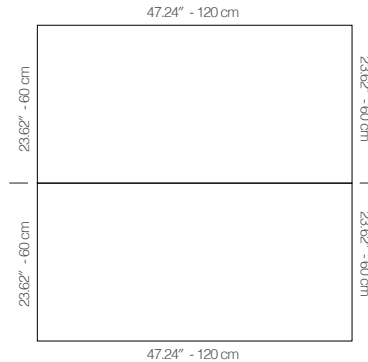

WBISANF1AAKLC

BRICK FABRIC

47.24" x 23.62" (120 x 60 cm) panels come in sets of two. 23.62" x 23.62" (60 x 60 cm) panels come in sets of four. The number of panels per box is the minimum suggested amount to create the design envisioned by Mikodam.

CEILING APPLICATION

DIMENSIONS

X : 23.62" - 60 cm

Y : 47.24" - 120 cm

D : 0.71" - 1.8 cm | 7.40" - 18.8 cm (WITH BOX)

2.68" - 6.8 cm (WITH LIGHT BOX)

W : 45.2 lbs - 20.5 kg

Rail depth is not included in the measurements.
(Depth of rail: 1" - 2.5 cm)