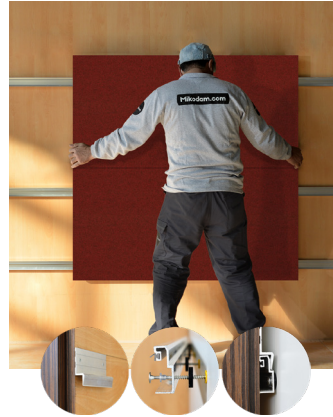

WBISANF1AAKLC

BRICK FABRIC

47.24" x 23.62" (120 x 60 cm) panels come in sets of two. 23.62" x 23.62" (60 x 60 cm) panels come in sets of four. The number of panels per box is the minimum suggested amount to create the design envisioned by Mikodam.

CEILING APPLICATION

DIMENSIONS

X : 23.62" - 60 cm

Y : 47.24" - 120 cm

D : 0.71" - 1.8 cm | 7.40" - 18.8 cm (WITH BOX)

2.68" - 6.8 cm (WITH LIGHT BOX)

W : 45.2 lbs - 20.5 kg

Rail depth is not included in the measurements.
(Depth of rail: 1" - 2.5 cm)