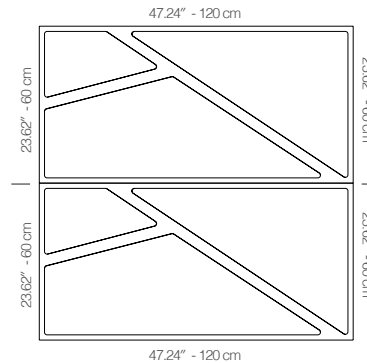

WDETANA1AALGRBKLF

ANTHRACITE FABRIC

47.24" x 23.62" (120 x 60 cm) panels come in sets of two. 23.62" x 23.62" (60 x 60 cm) panels come in sets of four. The number of panels per box is the minimum suggested amount to create the design envisioned by Mikodam.

CEILING APPLICATION

DIMENSIONS

- X** : 23.62" - 60 cm
- Y** : 47.24" - 120 cm
- D** : 3.42" - 8.7 cm
- W** : 26.0 lbs - 11.8 kg

Rail depth is not included in the measurements.
(Depth of rail: 1" - 2.5 cm)