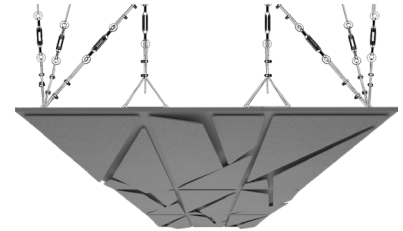

WDETANA1AALGRBKLF

ANTHRACITE FABRIC

47.24" x 23.62" (120 x 60 cm) panels come in sets of two. 23.62" x 23.62" (60 x 60 cm) panels come in sets of four. The number of panels per box is the minimum suggested amount to create the design envisioned by Mikodam.

CEILING APPLICATION

DIMENSIONS

- X** : 23.62" - 60 cm
- Y** : 47.24" - 120 cm
- D** : 3.42" - 8.7 cm
- W** : 26.0 lbs - 11.8 kg

Rail depth is not included in the measurements.
(Depth of rail: 1" - 2.5 cm)

***Can be used with baseboard upon request.*