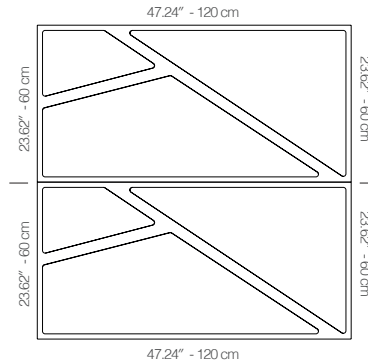

WDETANA1AALGRBLFM

ANTHRACITE LACQUER

47.24" x 23.62" (120 x 60 cm) panels come in sets of two. 23.62" x 23.62" (60 x 60 cm) panels come in sets of four. The number of panels per box is the minimum suggested amount to create the design envisioned by Mikodam.

CEILING APPLICATION

DIMENSIONS

- X** : 23.62" - 60 cm
- Y** : 47.24" - 120 cm
- D** : 3.42" - 8.7 cm
- W** : 26.0 lbs - 11.8 kg

*Perforated surface options with two different diameters are available.
Rail depth is not included in the measurements.
(Depth of rail: 1" - 2.5 cm)
***Can be used with baseboard upon request.*