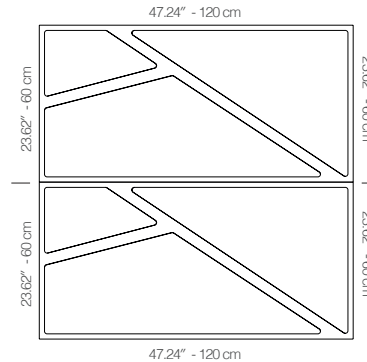

WDETANA1AALGRBKLA

BEIGE FABRIC

47.24" x 23.62" (120 x 60 cm) panels come in sets of two. 23.62" x 23.62" (60 x 60 cm) panels come in sets of four. The number of panels per box is the minimum suggested amount to create the design envisioned by Mikodam.

CEILING APPLICATION

DIMENSIONS

- X** : 23.62" - 60 cm
- Y** : 47.24" - 120 cm
- D** : 3.42" - 8.7 cm
- W** : 26.0 lbs - 11.8 kg

Rail depth is not included in the measurements.

(Depth of rail: 1" - 2.5 cm)