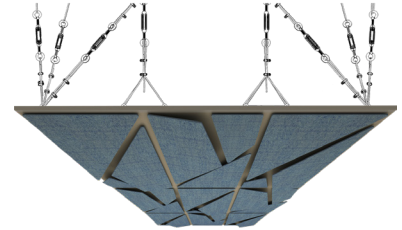

WDETANA1AALGRBKLG

BLUE FABRIC

47.24" x 23.62" (120 x 60 cm) panels come in sets of two. 23.62" x 23.62" (60 x 60 cm) panels come in sets of four. The number of panels per box is the minimum suggested amount to create the design envisioned by Mikodam.

CEILING APPLICATION

DIMENSIONS

- X** : 23.62" - 60 cm
- Y** : 47.24" - 120 cm
- D** : 3.42" - 8.7 cm
- W** : 26.0 lbs - 11.8 kg

Rail depth is not included in the measurements.

(Depth of rail: 1" - 2.5 cm)

***Can be used with baseboard upon request.*