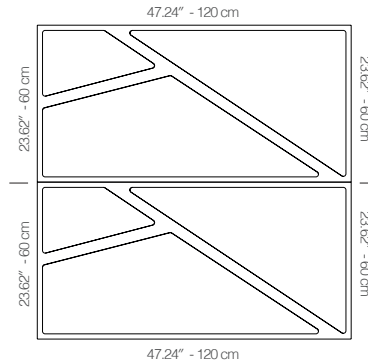

WDETANA1AALGRBKLG

BLUE FABRIC

47.24" x 23.62" (120 x 60 cm) panels come in sets of two. 23.62" x 23.62" (60 x 60 cm) panels come in sets of four. The number of panels per box is the minimum suggested amount to create the design envisioned by Mikodam.

CEILING APPLICATION

DIMENSIONS

- X** : 23.62" - 60 cm
- Y** : 47.24" - 120 cm
- D** : 3.42" - 8.7 cm
- W** : 26.0 lbs - 11.8 kg

Rail depth is not included in the measurements.

(Depth of rail: 1" - 2.5 cm)