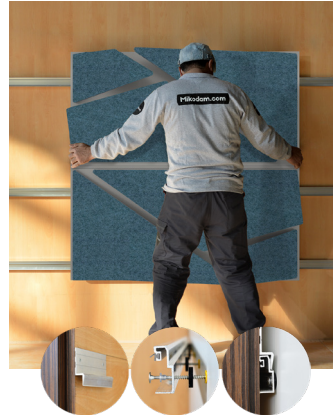

WDETANA1AALGRBKLG

BLUE FABRIC

47.24" x 23.62" (120 x 60 cm) panels come in sets of two. 23.62" x 23.62" (60 x 60 cm) panels come in sets of four. The number of panels per box is the minimum suggested amount to create the design envisioned by Mikodam.

CEILING APPLICATION

DIMENSIONS

- X** : 23.62" - 60 cm
- Y** : 47.24" - 120 cm
- D** : 3.42" - 8.7 cm
- W** : 26.0 lbs - 11.8 kg

Rail depth is not included in the measurements.

(Depth of rail: 1" - 2.5 cm)

***Can be used with baseboard upon request.*