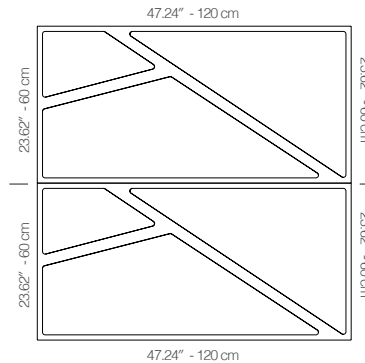

WDETANA1AALGRBKLC

BRICK FABRIC

47.24" x 23.62" (120 x 60 cm) panels come in sets of two. 23.62" x 23.62" (60 x 60 cm) panels come in sets of four. The number of panels per box is the minimum suggested amount to create the design envisioned by Mikodam.

CEILING APPLICATION

DIMENSIONS

- X** : 23.62" - 60 cm
- Y** : 47.24" - 120 cm
- D** : 3.42" - 8.7 cm
- W** : 26.0 lbs - 11.8 kg

Rail depth is not included in the measurements.
(Depth of rail: 1" - 2.5 cm)