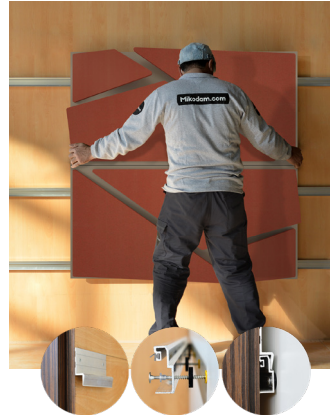

WDETANA1AALGRBKLC

BRICK FABRIC

47.24" x 23.62" (120 x 60 cm) panels come in sets of two. 23.62" x 23.62" (60 x 60 cm) panels come in sets of four. The number of panels per box is the minimum suggested amount to create the design envisioned by Mikodam.

CEILING APPLICATION

DIMENSIONS

- X** : 23.62" - 60 cm
- Y** : 47.24" - 120 cm
- D** : 3.42" - 8.7 cm
- W** : 26.0 lbs - 11.8 kg

Rail depth is not included in the measurements.
(Depth of rail: 1" - 2.5 cm)