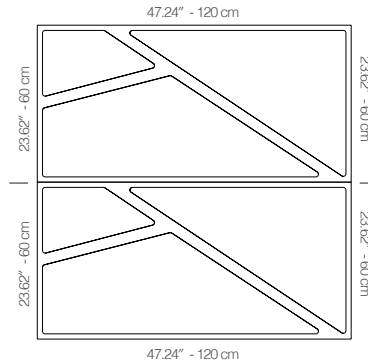

## WDETANA1AALGRBKLD

GREEN FABRIC

47.24" x 23.62" (120 x 60 cm) panels come in sets of two. 23.62" x 23.62" (60 x 60 cm) panels come in sets of four. The number of panels per box is the minimum suggested amount to create the design envisioned by Mikodam.

## DIMENSIONS

- X** : 23.62" - 60 cm
- Y** : 47.24" - 120 cm
- D** : 3.42" - 8.7 cm
- W** : 26.0 lbs - 11.8 kg

Rail depth is not included in the measurements.  
(Depth of rail: 1" - 2.5 cm)

*\*\*Can be used with baseboard upon request.*