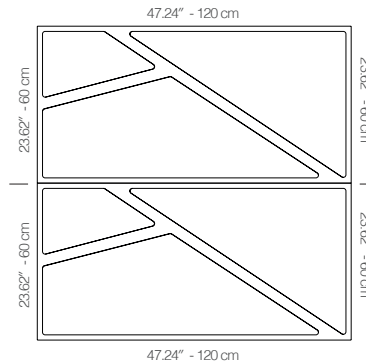

WDETANA1AALGRBLGR

GREY LACQUER

47.24" x 23.62" (120 x 60 cm) panels come in sets of two. 23.62" x 23.62" (60 x 60 cm) panels come in sets of four. The number of panels per box is the minimum suggested amount to create the design envisioned by Mikodam.

CEILING APPLICATION

DIMENSIONS

- X** : 23.62" - 60 cm
- Y** : 47.24" - 120 cm
- D** : 3.42" - 8.7 cm
- W** : 26.0 lbs - 11.8 kg

*Perforated surface options with two different diameters are available.
Rail depth is not included in the measurements.
(Depth of rail: 1" - 2.5 cm)
**Can be used with baseboard upon request.