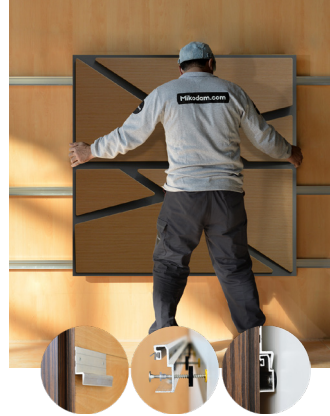

WDETANA1AALGRBNMK

OAK

47.24" x 23.62" (120 x 60 cm) panels come in sets of two. 23.62" x 23.62" (60 x 60 cm) panels come in sets of four. The number of panels per box is the minimum suggested amount to create the design envisioned by Mikodam.

CEILING APPLICATION

DIMENSIONS

- X** : 23.62" - 60 cm
- Y** : 47.24" - 120 cm
- D** : 3.42" - 8.7 cm
- W** : 26.0 lbs - 11.8 kg

*Perforated surface options with two different diameters are available.
Rail depth is not included in the measurements.
(Depth of rail: 1" - 2.5 cm)
**Can be used with baseboard upon request.