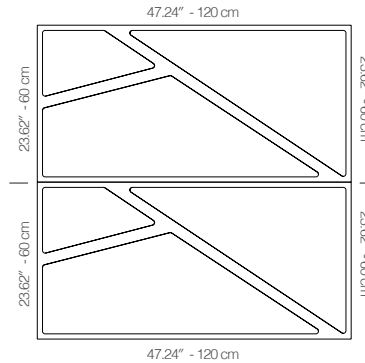

WDETANA1AALGRBNMK

OAK

47.24" x 23.62" (120 x 60 cm) panels come in sets of two. 23.62" x 23.62" (60 x 60 cm) panels come in sets of four. The number of panels per box is the minimum suggested amount to create the design envisioned by Mikodam.

CEILING APPLICATION

DIMENSIONS

- X** : 23.62" - 60 cm
- Y** : 47.24" - 120 cm
- D** : 3.42" - 8.7 cm
- W** : 26.0 lbs - 11.8 kg

*Perforated surface options with two different diameters are available.
Rail depth is not included in the measurements.
(Depth of rail: 1" - 2.5 cm)
**Can be used with baseboard upon request.