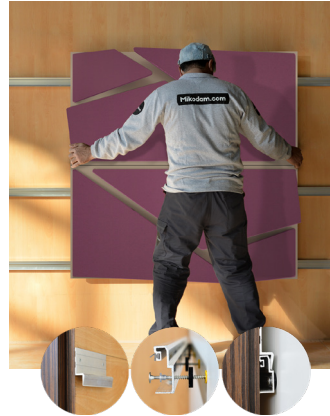

## WDETANA1AALGRBKLE

VIOLET FABRIC

47.24" x 23.62" (120 x 60 cm) panels come in sets of two. 23.62" x 23.62" (60 x 60 cm) panels come in sets of four. The number of panels per box is the minimum suggested amount to create the design envisioned by Mikodam.

## CEILING APPLICATION