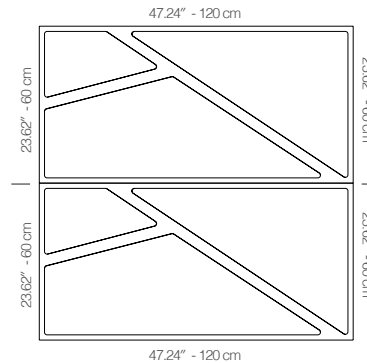

## WDETANA1AALGRBKLE

VIOLET FABRIC

47.24" x 23.62" (120 x 60 cm) panels come in sets of two. 23.62" x 23.62" (60 x 60 cm) panels come in sets of four. The number of panels per box is the minimum suggested amount to create the design envisioned by Mikodam.

## DIMENSIONS

- X** : 23.62" - 60 cm
- Y** : 47.24" - 120 cm
- D** : 3.42" - 8.7 cm
- W** : 26.0 lbs - 11.8 kg

Rail depth is not included in the measurements.

(Depth of rail: 1" - 2.5 cm)

*\*\*Can be used with baseboard upon request.*