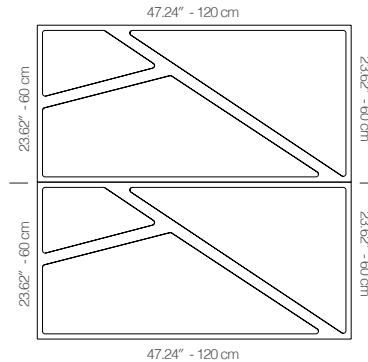

WDETANA1AALGRBCU

WALNUT

47.24" x 23.62" (120 x 60 cm) panels come in sets of two. 23.62" x 23.62" (60 x 60 cm) panels come in sets of four. The number of panels per box is the minimum suggested amount to create the design envisioned by Mikodam.

CEILING APPLICATION

DIMENSIONS

- X** : 23.62" - 60 cm
- Y** : 47.24" - 120 cm
- D** : 3.42" - 8.7 cm
- W** : 26.0 lbs - 11.8 kg

*Perforated surface options with two different diameters are available.
Rail depth is not included in the measurements.
(Depth of rail: 1" - 2.5 cm)
**Can be used with baseboard upon request.