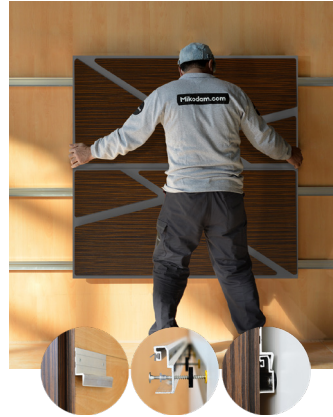

WDETANA1AALGRBCU

WALNUT

47.24" x 23.62" (120 x 60 cm) panels come in sets of two. 23.62" x 23.62" (60 x 60 cm) panels come in sets of four. The number of panels per box is the minimum suggested amount to create the design envisioned by Mikodam.

CEILING APPLICATION

DIMENSIONS

- X** : 23.62" - 60 cm
- Y** : 47.24" - 120 cm
- D** : 3.42" - 8.7 cm
- W** : 26.0 lbs - 11.8 kg

*Perforated surface options with two different diameters are available.
Rail depth is not included in the measurements.
(Depth of rail: 1" - 2.5 cm)
**Can be used with baseboard upon request.