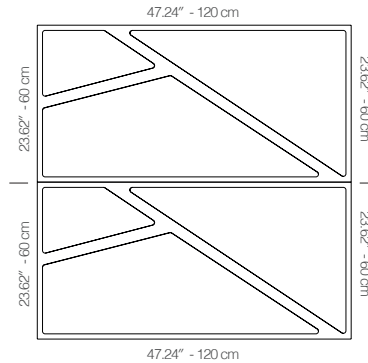

## WDETANA1AALBYBLBY

WHITE LACQUER

47.24" x 23.62" (120 x 60 cm) panels come in sets of two. 23.62" x 23.62" (60 x 60 cm) panels come in sets of four. The number of panels per box is the minimum suggested amount to create the design envisioned by Mikodam.

## DIMENSIONS

- X** : 23.62" - 60 cm
- Y** : 47.24" - 120 cm
- D** : 3.42" - 8.7 cm
- W** : 26.0 lbs - 11.8 kg

\*Perforated surface options with two different diameters are available.  
Rail depth is not included in the measurements.  
(Depth of rail: 1" - 2.5 cm)  
\*\*Can be used with baseboard upon request.