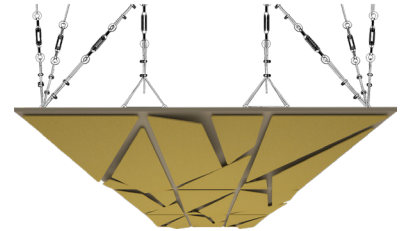

WDETANA1AALGRBKLB

YELLOW FABRIC

47.24" x 23.62" (120 x 60 cm) panels come in sets of two. 23.62" x 23.62" (60 x 60 cm) panels come in sets of four. The number of panels per box is the minimum suggested amount to create the design envisioned by Mikodam.

CEILING APPLICATION

DIMENSIONS

- X** : 23.62" - 60 cm
- Y** : 47.24" - 120 cm
- D** : 3.42" - 8.7 cm
- W** : 26.0 lbs - 11.8 kg

Rail depth is not included in the measurements.
(Depth of rail: 1" - 2.5 cm)

***Can be used with baseboard upon request.*