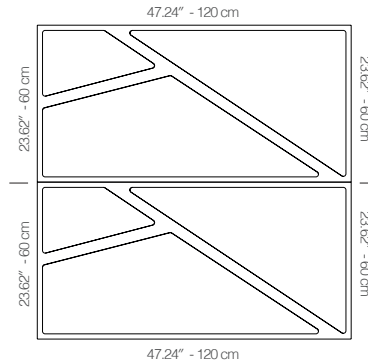

WDETANA1AALGRBKLB

YELLOW FABRIC

47.24" x 23.62" (120 x 60 cm) panels come in sets of two. 23.62" x 23.62" (60 x 60 cm) panels come in sets of four. The number of panels per box is the minimum suggested amount to create the design envisioned by Mikodam.

CEILING APPLICATION

DIMENSIONS

- X** : 23.62" - 60 cm
- Y** : 47.24" - 120 cm
- D** : 3.42" - 8.7 cm
- W** : 26.0 lbs - 11.8 kg

Rail depth is not included in the measurements.
(Depth of rail: 1" - 2.5 cm)