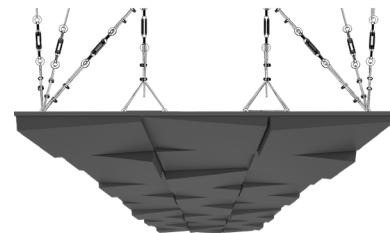

WFILANA1AALGRBLFM

ANTHRACITE LACQUER

47.24" x 23.62" (120 x 60 cm) panels come in sets of two. 23.62" x 23.62" (60 x 60 cm) panels come in sets of four. The number of panels per box is the minimum suggested amount to create the design envisioned by Mikodam.

CEILING APPLICATION

DIMENSIONS

- X** : 23.62" - 60 cm
- Y** : 47.24" - 120 cm
- D** : 4.21" - 10.7 cm
- W** : 34.2 lbs - 15.15 kg

*Perforated surface options with two different diameters are available.
Rail depth is not included in the measurements.
(Depth of rail: 1" - 2.5 cm)
**Can be used with baseboard upon request.