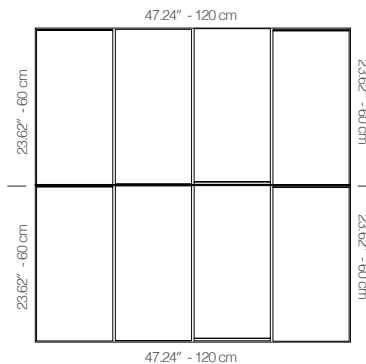

WFILANA1AALGRBLFM

ANTHRACITE LACQUER

47.24" x 23.62" (120 x 60 cm) panels come in sets of two. 23.62" x 23.62" (60 x 60 cm) panels come in sets of four. The number of panels per box is the minimum suggested amount to create the design envisioned by Mikodam.

CEILING APPLICATION

DIMENSIONS

- X** : 23.62" - 60 cm
- Y** : 47.24" - 120 cm
- D** : 4.21" - 10.7 cm
- W** : 34.2 lbs - 15.15 kg

*Perforated surface options with two different diameters are available.
Rail depth is not included in the measurements.
(Depth of rail: 1" - 2.5 cm)
**Can be used with baseboard upon request.