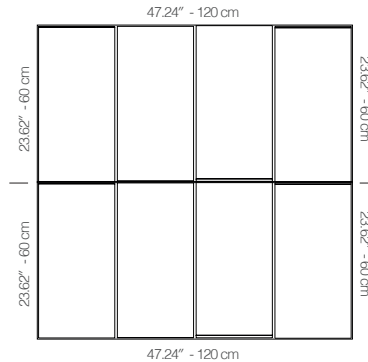

WFILANA1AALGRBLGR

GREY LACQUER

47.24" x 23.62" (120 x 60 cm) panels come in sets of two. 23.62" x 23.62" (60 x 60 cm) panels come in sets of four. The number of panels per box is the minimum suggested amount to create the design envisioned by Mikodam.

CEILING APPLICATION

DIMENSIONS

- X** : 23.62" - 60 cm
- Y** : 47.24" - 120 cm
- D** : 4.21" - 10.7 cm
- W** : 34.2 lbs - 15.15 kg

*Perforated surface options with two different diameters are available.
Rail depth is not included in the measurements.
(Depth of rail: 1" - 2.5 cm)
**Can be used with baseboard upon request.