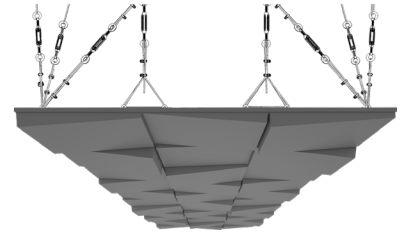

WFILANA1AALGRBLGR

GREY LACQUER

47.24" x 23.62" (120 x 60 cm) panels come in sets of two. 23.62" x 23.62" (60 x 60 cm) panels come in sets of four. The number of panels per box is the minimum suggested amount to create the design envisioned by Mikodam.

CEILING APPLICATION

DIMENSIONS

- X** : 23.62" - 60 cm
- Y** : 47.24" - 120 cm
- D** : 4.21" - 10.7 cm
- W** : 34.2 lbs - 15.15 kg

*Perforated surface options with two different diameters are available.
Rail depth is not included in the measurements.
(Depth of rail: 1" - 2.5 cm)
**Can be used with baseboard upon request.