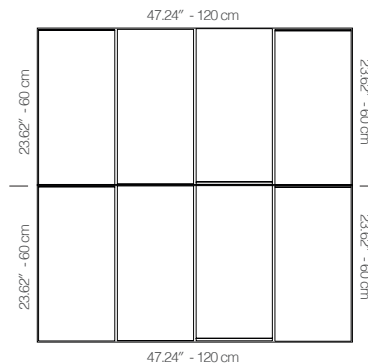

WFILANA1AALGRBNMK

OAK

47.24" x 23.62" (120 x 60 cm) panels come in sets of two. 23.62" x 23.62" (60 x 60 cm) panels come in sets of four. The number of panels per box is the minimum suggested amount to create the design envisioned by Mikodam.

CEILING APPLICATION

DIMENSIONS

- X** : 23.62" - 60 cm
- Y** : 47.24" - 120 cm
- D** : 4.21" - 10.7 cm
- W** : 34.2 lbs - 15.15 kg

*Perforated surface options with two different diameters are available.
Rail depth is not included in the measurements.
(Depth of rail: 1" - 2.5 cm)
**Can be used with baseboard upon request.