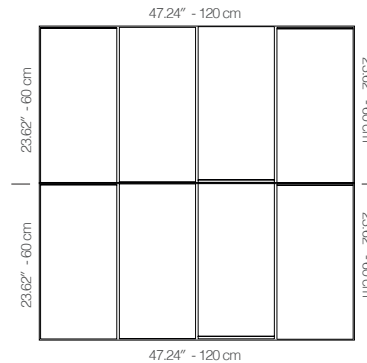

**WFILANA1AALGRBCU**

WALNUT

47.24" x 23.62" (120 x 60 cm) panels come in sets of two. 23.62" x 23.62" (60 x 60 cm) panels come in sets of four. The number of panels per box is the minimum suggested amount to create the design envisioned by Mikodam.

**CEILING APPLICATION**

**DIMENSIONS**

- X** : 23.62" - 60 cm
- Y** : 47.24" - 120 cm
- D** : 4.21" - 10.7 cm
- W** : 34.2 lbs - 15.15 kg

\*Perforated surface options with two different diameters are available.  
Rail depth is not included in the measurements.  
(Depth of rail: 1" - 2.5 cm)  
\*\*Can be used with baseboard upon request.