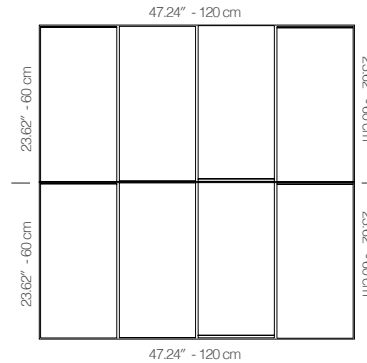

WFILANA1AALGRBLBY

WHITE LACQUER

47.24" x 23.62" (120 x 60 cm) panels come in sets of two. 23.62" x 23.62" (60 x 60 cm) panels come in sets of four. The number of panels per box is the minimum suggested amount to create the design envisioned by Mikodam.

CEILING APPLICATION

DIMENSIONS

- X** : 23.62" - 60 cm
- Y** : 47.24" - 120 cm
- D** : 4.21" - 10.7 cm
- W** : 34.2 lbs - 15.15 kg

*Perforated surface options with two different diameters are available.
Rail depth is not included in the measurements.
(Depth of rail: 1" - 2.5 cm)
***Can be used with baseboard upon request.*