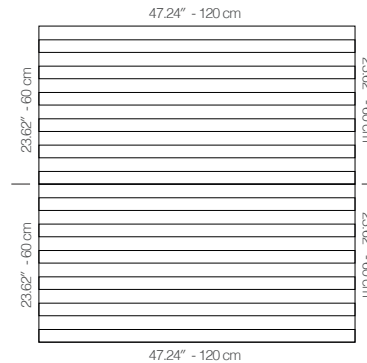

ANTHRACITE LACQUER KARA WITH VIOLET FABRIC

47.24" x 23.62" (120 x 60 cm) panels come in sets of two. 23.62" x 23.62" (60 x 60 cm) panels come in sets of four. The number of panels per box is the minimum suggested amount to create the design envisioned by Mikodam.

CEILING APPLICATION

DIMENSIONS

- X** : 23.62" - 60 cm
- Y** : 47.24" - 120 cm
- D** : 2.76" - 7 cm
- W** : 45.4 lbs - 20.6 kg

Rail depth is not included in the measurements.

(Depth of rail: 1" - 2.5 cm)

***Can be used with baseboard upon request.*