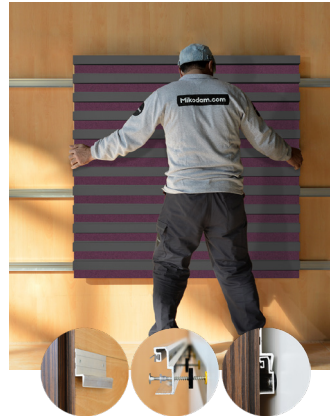

ANTHRACITE LACQUER KARA WITH VIOLET FABRIC

47.24" x 23.62" (120 x 60 cm) panels come in sets of two. 23.62" x 23.62" (60 x 60 cm) panels come in sets of four. The number of panels per box is the minimum suggested amount to create the design envisioned by Mikodam.

CEILING APPLICATION

DIMENSIONS

- X** : 23.62" - 60 cm
- Y** : 47.24" - 120 cm
- D** : 2.76" - 7 cm
- W** : 45.4 lbs - 20.6 kg

Rail depth is not included in the measurements.

(Depth of rail: 1" - 2.5 cm)

***Can be used with baseboard upon request.*