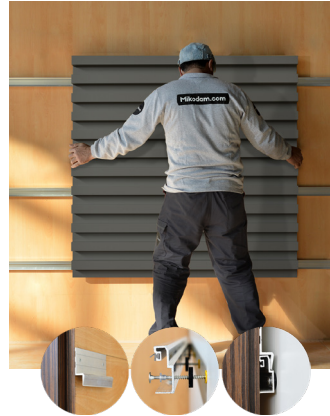

WKARANA1AALFMBLFM

ANTHRACITE LACQUER

47.24" x 23.62" (120 x 60 cm) panels come in sets of two. 23.62" x 23.62" (60 x 60 cm) panels come in sets of four. The number of panels per box is the minimum suggested amount to create the design envisioned by Mikodam.

CEILING APPLICATION

DIMENSIONS

- X** : 23.62" - 60 cm
- Y** : 47.24" - 120 cm
- D** : 2.76" - 7 cm
- W** : 45.4 lbs - 20.6 kg

Rail depth is not included in the measurements.
(Depth of rail: 1" - 2.5 cm)

***Can be used with baseboard upon request.*