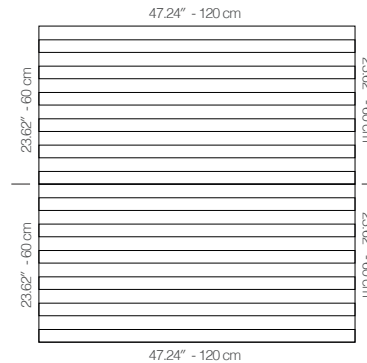

WKARANA1AALFMBLFM

ANTHRACITE LACQUER

47.24" x 23.62" (120 x 60 cm) panels come in sets of two. 23.62" x 23.62" (60 x 60 cm) panels come in sets of four. The number of panels per box is the minimum suggested amount to create the design envisioned by Mikodam.

CEILING APPLICATION

DIMENSIONS

- X** : 23.62" - 60 cm
- Y** : 47.24" - 120 cm
- D** : 2.76" - 7 cm
- W** : 45.4 lbs - 20.6 kg

Rail depth is not included in the measurements.
(Depth of rail: 1" - 2.5 cm)

***Can be used with baseboard upon request.*