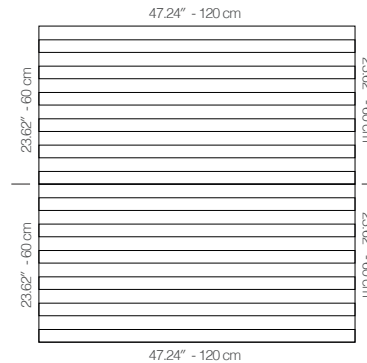

GREY LACQUER KARA WITH BRICK FABRIC

47.24" x 23.62" (120 x 60 cm) panels come in sets of two. 23.62" x 23.62" (60 x 60 cm) panels come in sets of four. The number of panels per box is the minimum suggested amount to create the design envisioned by Mikodam.

CEILING APPLICATION

DIMENSIONS

- X** : 23.62" - 60 cm
- Y** : 47.24" - 120 cm
- D** : 2.76" - 7 cm
- W** : 45.4 lbs - 20.6 kg

-  WKARAFAKLFO
-  WKARAFAKLAO
-  WKARAFAKLGO
-  WKARAFAKLDO
-  WKARAFAKLEO
-  WKARAFAKLBO

Rail depth is not included in the measurements.

(Depth of rail: 1" - 2.5 cm)

***Can be used with baseboard upon request.*