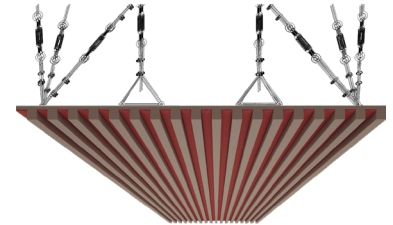

GREY LACQUER KARA WITH BRICK FABRIC

47.24" x 23.62" (120 x 60 cm) panels come in sets of two. 23.62" x 23.62" (60 x 60 cm) panels come in sets of four. The number of panels per box is the minimum suggested amount to create the design envisioned by Mikodam.

CEILING APPLICATION

DIMENSIONS

- X** : 23.62" - 60 cm
- Y** : 47.24" - 120 cm
- D** : 2.76" - 7 cm
- W** : 45.4 lbs - 20.6 kg

-  WKARAFAKLFO
-  WKARAFAKLAO
-  WKARAFAKLGO
-  WKARAFAKLDO
-  WKARAFAKLEO
-  WKARAFAKLBO

Rail depth is not included in the measurements.

(Depth of rail: 1" - 2.5 cm)

***Can be used with baseboard upon request.*