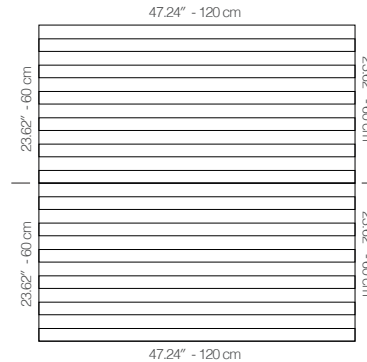

WKARANA1AALGRBLGR

GREY LACQUER

47.24" x 23.62" (120 x 60 cm) panels come in sets of two. 23.62" x 23.62" (60 x 60 cm) panels come in sets of four. The number of panels per box is the minimum suggested amount to create the design envisioned by Mikodam.

CEILING APPLICATION

DIMENSIONS

- X** : 23.62" - 60 cm
- Y** : 47.24" - 120 cm
- D** : 2.76" - 7 cm
- W** : 45.4 lbs - 20.6 kg

Rail depth is not included in the measurements.
(Depth of rail: 1" - 2.5 cm)

***Can be used with baseboard upon request.*