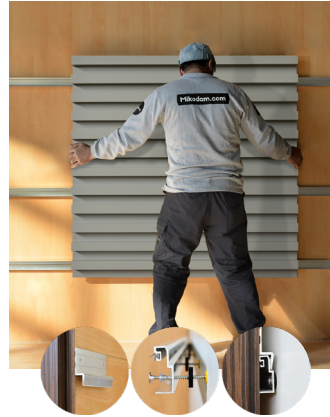

WKARANA1AALGRBLGR

GREY LACQUER

47.24" x 23.62" (120 x 60 cm) panels come in sets of two. 23.62" x 23.62" (60 x 60 cm) panels come in sets of four. The number of panels per box is the minimum suggested amount to create the design envisioned by Mikodam.

CEILING APPLICATION

DIMENSIONS

- X** : 23.62" - 60 cm
- Y** : 47.24" - 120 cm
- D** : 2.76" - 7 cm
- W** : 45.4 lbs - 20.6 kg

Rail depth is not included in the measurements.
(Depth of rail: 1" - 2.5 cm)

***Can be used with baseboard upon request.*