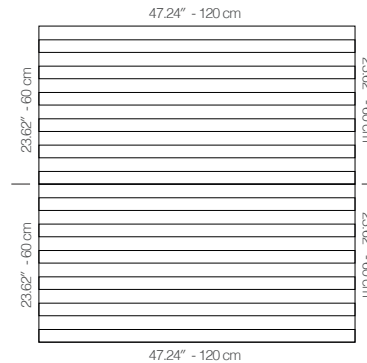

OAK KARA WITH BLUE FABRIC

47.24" x 23.62" (120 x 60 cm) panels come in sets of two. 23.62" x 23.62" (60 x 60 cm) panels come in sets of four. The number of panels per box is the minimum suggested amount to create the design envisioned by Mikodam.

CEILING APPLICATION

DIMENSIONS

- X** : 23.62" - 60 cm
- Y** : 47.24" - 120 cm
- D** : 2.76" - 7 cm
- W** : 45.4 lbs - 20.6 kg

Rail depth is not included in the measurements.
(Depth of rail: 1" - 2.5 cm)

***Can be used with baseboard upon request.*