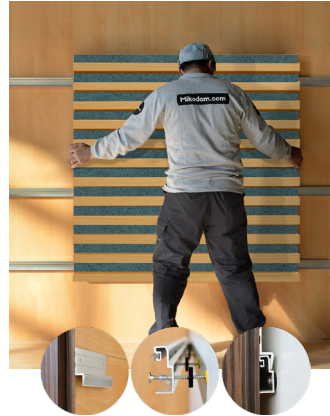

OAK KARA WITH BLUE FABRIC

47.24" x 23.62" (120 x 60 cm) panels come in sets of two. 23.62" x 23.62" (60 x 60 cm) panels come in sets of four. The number of panels per box is the minimum suggested amount to create the design envisioned by Mikodam.

CEILING APPLICATION

DIMENSIONS

- X** : 23.62" - 60 cm
- Y** : 47.24" - 120 cm
- D** : 2.76" - 7 cm
- W** : 45.4 lbs - 20.6 kg

Rail depth is not included in the measurements.
(Depth of rail: 1" - 2.5 cm)

***Can be used with baseboard upon request.*