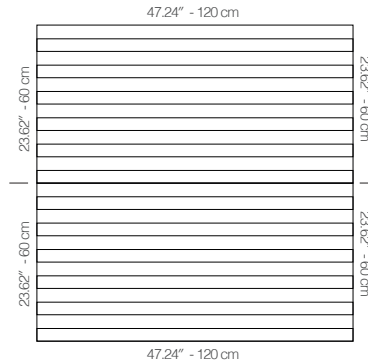

WKARANA1AANMKBNMK

OAK

47.24" x 23.62" (120 x 60 cm) panels come in sets of two. 23.62" x 23.62" (60 x 60 cm) panels come in sets of four. The number of panels per box is the minimum suggested amount to create the design envisioned by Mikodam.

CEILING APPLICATION

DIMENSIONS

- X** : 23.62" - 60 cm
- Y** : 47.24" - 120 cm
- D** : 2.76" - 7 cm
- W** : 45.4 lbs - 20.6 kg

Rail depth is not included in the measurements.
(Depth of rail: 1" - 2.5 cm)

***Can be used with baseboard upon request.*