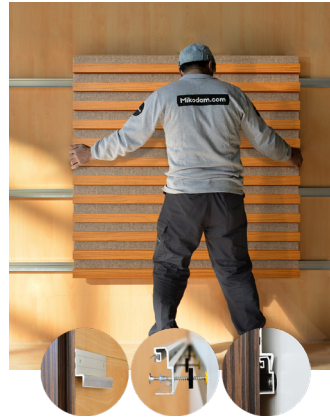

TEAK KARA WITH BEIGE FABRIC

47.24" x 23.62" (120 x 60 cm) panels come in sets of two. 23.62" x 23.62" (60 x 60 cm) panels come in sets of four. The number of panels per box is the minimum suggested amount to create the design envisioned by Mikodam.

CEILING APPLICATION

DIMENSIONS

- X** : 23.62" - 60 cm
- Y** : 47.24" - 120 cm
- D** : 2.76" - 7 cm
- W** : 45.4 lbs - 20.6 kg

- WKARAFAKLFO
- WKARAFAKLGO
- WKARAFAKLCO
- WKARAFAKLDO
- WKARAFAKLEO
- WKARAFAKLBO

Rail depth is not included in the measurements.
(Depth of rail: 1" - 2.5 cm)

***Can be used with baseboard upon request.*