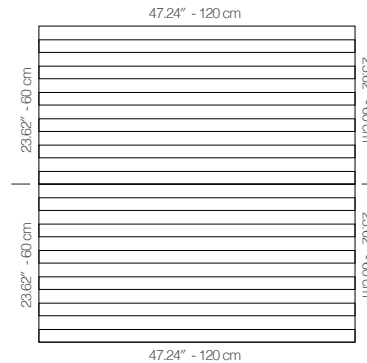

TEAK KARA WITH BEIGE FABRIC

47.24" x 23.62" (120 x 60 cm) panels come in sets of two. 23.62" x 23.62" (60 x 60 cm) panels come in sets of four. The number of panels per box is the minimum suggested amount to create the design envisioned by Mikodam.

CEILING APPLICATION

DIMENSIONS

- X** : 23.62" - 60 cm
- Y** : 47.24" - 120 cm
- D** : 2.76" - 7 cm
- W** : 45.4 lbs - 20.6 kg

- WKARAFAKLFO
- WKARAFAKLGO
- WKARAFAKLCO
- WKARAFAKLDO
- WKARAFAKLEO
- WKARAFAKLBO

Rail depth is not included in the measurements.
(Depth of rail: 1" - 2.5 cm)

***Can be used with baseboard upon request.*