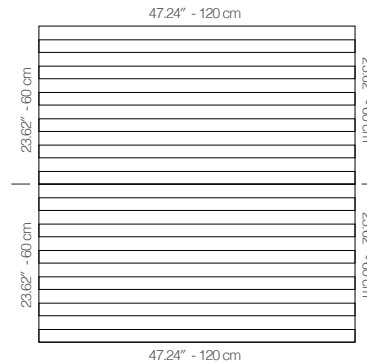

WKARANA1AANTKBNTK

TEAK

47.24" x 23.62" (120 x 60 cm) panels come in sets of two. 23.62" x 23.62" (60 x 60 cm) panels come in sets of four. The number of panels per box is the minimum suggested amount to create the design envisioned by Mikodam.

CEILING APPLICATION

DIMENSIONS

X : 23.62" - 60 cm

Y : 47.24" - 120 cm

D : 2.76" - 7 cm

W : 45.4 lbs - 20.6 kg

Rail depth is not included in the measurements.

(Depth of rail: 1" - 2.5 cm)