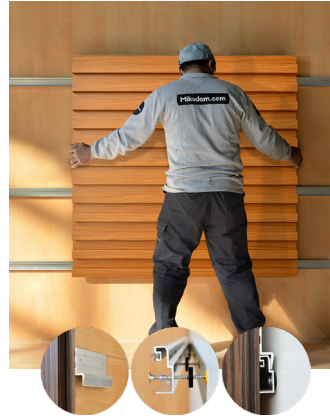

WKARANA1AANTKBNTK

TEAK

47.24" x 23.62" (120 x 60 cm) panels come in sets of two. 23.62" x 23.62" (60 x 60 cm) panels come in sets of four. The number of panels per box is the minimum suggested amount to create the design envisioned by Mikodam.

CEILING APPLICATION

DIMENSIONS

X : 23.62" - 60 cm

Y : 47.24" - 120 cm

D : 2.76" - 7 cm

W : 45.4 lbs - 20.6 kg

Rail depth is not included in the measurements.

(Depth of rail: 1" - 2.5 cm)