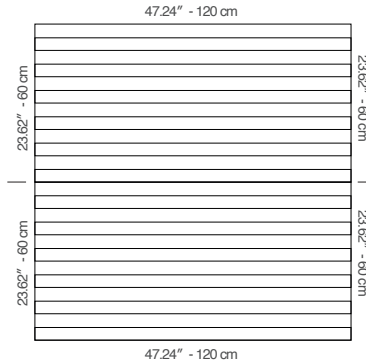

WALNUT KARA WITH ANTHRACITE FABRIC

47.24" x 23.62" (120 x 60 cm) panels come in sets of two. 23.62" x 23.62" (60 x 60 cm) panels come in sets of four. The number of panels per box is the minimum suggested amount to create the design envisioned by Mikodam.

CEILING APPLICATION

DIMENSIONS

-  WKARAFAKLAO
-  WKARAFAKLGO
-  WKARAFAKLCO
-  WKARAFAKLDO
-  WKARAFAKLEO
-  WKARAFAKLBO

- X : 23.62" - 60 cm
- Y : 47.24" - 120 cm
- D : 2.76" - 7 cm
- W : 45.4 lbs - 20.6 kg

Rail depth is not included in the measurements.
(Depth of rail: 1" - 2.5 cm)

**Can be used with baseboard upon request.