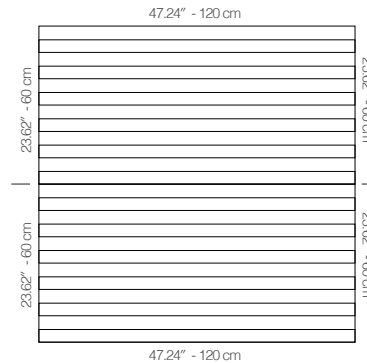

WKARANA1AANCUBNCU

WALNUT

47.24" x 23.62" (120 x 60 cm) panels come in sets of two. 23.62" x 23.62" (60 x 60 cm) panels come in sets of four. The number of panels per box is the minimum suggested amount to create the design envisioned by Mikodam.

CEILING APPLICATION

DIMENSIONS

- X** : 23.62" - 60 cm
- Y** : 47.24" - 120 cm
- D** : 2.76" - 7 cm
- W** : 45.4 lbs - 20.6 kg

Rail depth is not included in the measurements.
(Depth of rail: 1" - 2.5 cm)

***Can be used with baseboard upon request.*