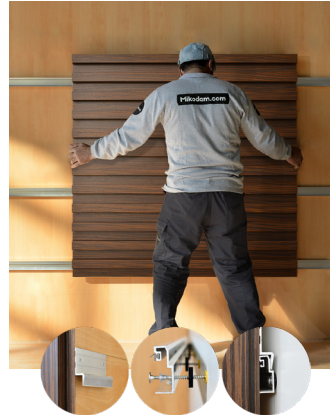

WKARANA1AANCUBNCU

WALNUT

47.24" x 23.62" (120 x 60 cm) panels come in sets of two. 23.62" x 23.62" (60 x 60 cm) panels come in sets of four. The number of panels per box is the minimum suggested amount to create the design envisioned by Mikodam.

CEILING APPLICATION

DIMENSIONS

- X** : 23.62" - 60 cm
- Y** : 47.24" - 120 cm
- D** : 2.76" - 7 cm
- W** : 45.4 lbs - 20.6 kg

Rail depth is not included in the measurements.
(Depth of rail: 1" - 2.5 cm)

***Can be used with baseboard upon request.*