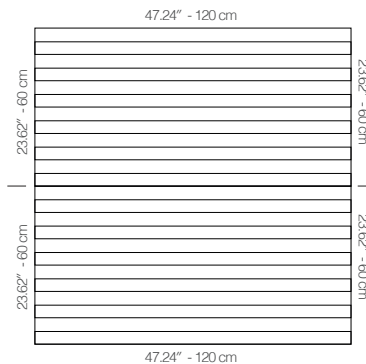

WHITE LACQUER KARA WITH GREEN FABRIC

47.24" x 23.62" (120 x 60 cm) panels come in sets of two. 23.62" x 23.62" (60 x 60 cm) panels come in sets of four. The number of panels per box is the minimum suggested amount to create the design envisioned by Mikodam.

CEILING APPLICATION

DIMENSIONS

- X** : 23.62" - 60 cm
- Y** : 47.24" - 120 cm
- D** : 2.76" - 7 cm
- W** : 45.4 lbs - 20.6 kg

- WKARAFKLF0
- WKARAFKLAO
- WKARAFKLG0
- WKARAFKLC0
- WKARAFKLE0
- WKARAFKLB0

Rail depth is not included in the measurements.

(Depth of rail: 1" - 2.5 cm)

***Can be used with baseboard upon request.*