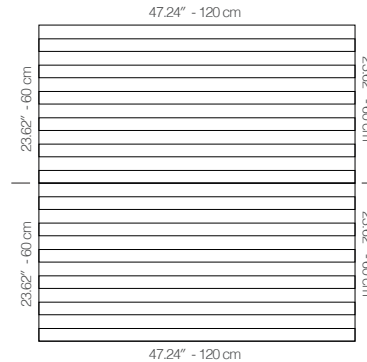

WKARANA1AALBYBLBY

WHITE LACQUER

47.24" x 23.62" (120 x 60 cm) panels come in sets of two. 23.62" x 23.62" (60 x 60 cm) panels come in sets of four. The number of panels per box is the minimum suggested amount to create the design envisioned by Mikodam.

CEILING APPLICATION

DIMENSIONS

- X** : 23.62" - 60 cm
- Y** : 47.24" - 120 cm
- D** : 2.76" - 7 cm
- W** : 45.4 lbs - 20.6 kg

Rail depth is not included in the measurements.
(Depth of rail: 1" - 2.5 cm)

***Can be used with baseboard upon request.*