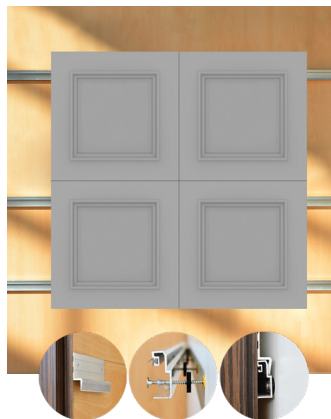

WKOSAAALGRLGR

GREY LACQUER

47.24" x 23.62" (120 x 60 cm) panels come in sets of two. 23.62" x 23.62" (60 x 60 cm) panels come in sets of four. The number of panels per box is the minimum suggested amount to create the design envisioned by Mikodam.

CEILING APPLICATION

DIMENSIONS

- X** : 23.62" - 60 cm
- Y** : 23.62" - 60 cm
- D** : 1.96" - 2.54 cm
- W** : 14.55 lbs - 6.59 kg

Rail depth is not included in the measurements.
(Depth of rail: 1" - 2.5 cm)