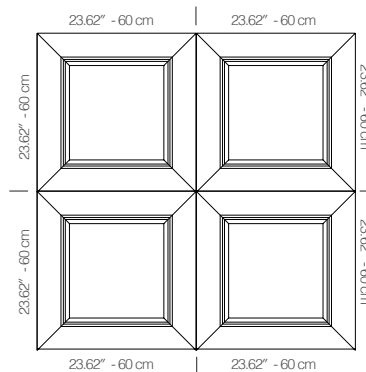

WKOSAAALGRLGR

GREY LACQUER

47.24" x 23.62" (120 x 60 cm) panels come in sets of two. 23.62" x 23.62" (60 x 60 cm) panels come in sets of four. The number of panels per box is the minimum suggested amount to create the design envisioned by Mikodam.

CEILING APPLICATION

DIMENSIONS

- X** : 23.62" - 60 cm
- Y** : 23.62" - 60 cm
- D** : 1.96" - 2.54 cm
- W** : 14.55 lbs - 6.59 kg

Rail depth is not included in the measurements.
(Depth of rail: 1" - 2.5 cm)