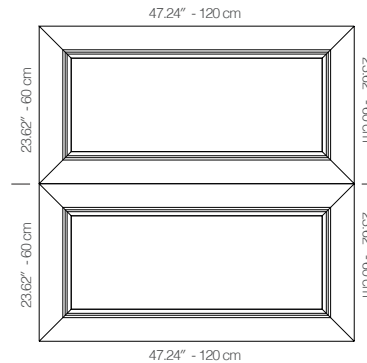

WKOSABANTKNTC

TEAK

47.24" x 23.62" (120 x 60 cm) panels come in sets of two. 23.62" x 23.62" (60 x 60 cm) panels come in sets of four. The number of panels per box is the minimum suggested amount to create the design envisioned by Mikodam.

CEILING APPLICATION

DIMENSIONS

- X** : 23.62" - 60 cm
- Y** : 47.24" - 120 cm
- D** : 1.96" - 2.54 cm
- W** : 45.4 lbs - 20.6 kg

Rail depth is not included in the measurements.
(Depth of rail: 1" - 2.5 cm)