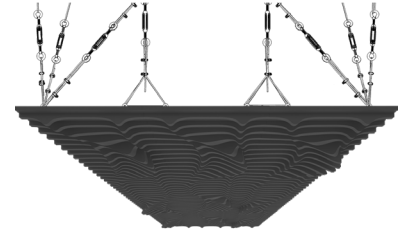

WLEDANA1AALFMBLFM

ANTHRACITE LACQUER

47.24" x 23.62" (120 x 60 cm) panels come in sets of two. 23.62" x 23.62" (60 x 60 cm) panels come in sets of four. The number of panels per box is the minimum suggested amount to create the design envisioned by Mikodam.

CEILING APPLICATION

DIMENSIONS

X : 23.62" - 60 cm

Y : 47.24" - 120 cm

D : 5.08" - 12.9 cm

W : 31.3 lbs - 14.2 kg

Rail depth is not included in the measurements.

(Depth of rail: 1" - 2.5 cm)