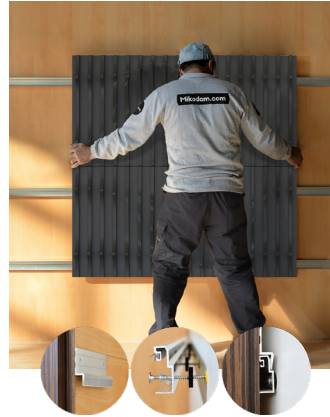

WLEDANA1AALFMBLFM

ANTHRACITE LACQUER

47.24" x 23.62" (120 x 60 cm) panels come in sets of two. 23.62" x 23.62" (60 x 60 cm) panels come in sets of four. The number of panels per box is the minimum suggested amount to create the design envisioned by Mikodam.

CEILING APPLICATION

DIMENSIONS

X : 23.62" - 60 cm

Y : 47.24" - 120 cm

D : 5.08" - 12.9 cm

W : 31.3 lbs - 14.2 kg

Rail depth is not included in the measurements.

(Depth of rail: 1" - 2.5 cm)