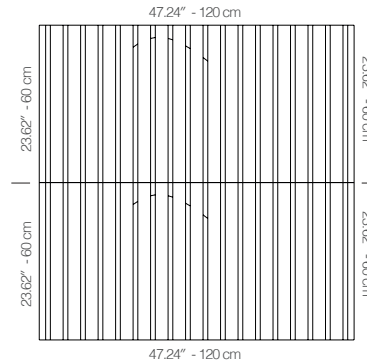

WLEDANA1AALFMBLFM

ANTHRACITE LACQUER

47.24" x 23.62" (120 x 60 cm) panels come in sets of two. 23.62" x 23.62" (60 x 60 cm) panels come in sets of four. The number of panels per box is the minimum suggested amount to create the design envisioned by Mikodam.

CEILING APPLICATION

DIMENSIONS

X : 23.62" - 60 cm

Y : 47.24" - 120 cm

D : 5.08" - 12.9 cm

W : 31.3 lbs - 14.2 kg

Rail depth is not included in the measurements.

(Depth of rail: 1" - 2.5 cm)