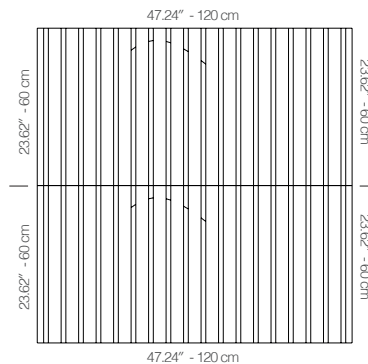

WLEDANA1AALGRBLGR

GREY LACQUER

47.24" x 23.62" (120 x 60 cm) panels come in sets of two. 23.62" x 23.62" (60 x 60 cm) panels come in sets of four. The number of panels per box is the minimum suggested amount to create the design envisioned by Mikodam.

CEILING APPLICATION

DIMENSIONS

- X** : 23.62" - 60 cm
- Y** : 47.24" - 120 cm
- D** : 5.08" - 12.9 cm
- W** : 31.3 lbs - 14.2 kg

Rail depth is not included in the measurements.

(Depth of rail: 1" - 2.5 cm)