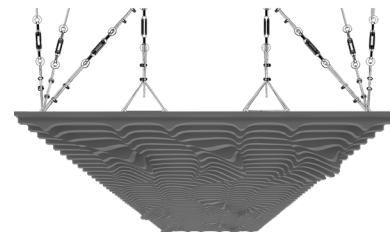

WLEDANA1AALGRBLGR

GREY LACQUER

47.24" x 23.62" (120 x 60 cm) panels come in sets of two. 23.62" x 23.62" (60 x 60 cm) panels come in sets of four. The number of panels per box is the minimum suggested amount to create the design envisioned by Mikodam.

CEILING APPLICATION

DIMENSIONS

- X** : 23.62" - 60 cm
- Y** : 47.24" - 120 cm
- D** : 5.08" - 12.9 cm
- W** : 31.3 lbs - 14.2 kg

Rail depth is not included in the measurements.

(Depth of rail: 1" - 2.5 cm)