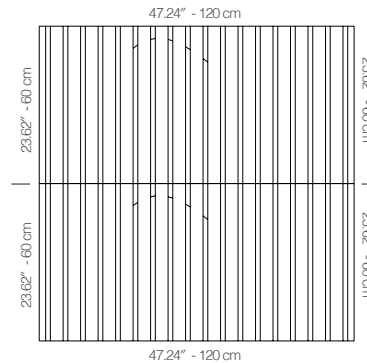

WLEDANA1AANMKBLGR

OAK & GREY LACQUER

47.24" x 23.62" (120 x 60 cm) panels come in sets of two. 23.62" x 23.62" (60 x 60 cm) panels come in sets of four. The number of panels per box is the minimum suggested amount to create the design envisioned by Mikodam.

CEILING APPLICATION

DIMENSIONS

X : 23.62" - 60 cm

Y : 47.24" - 120 cm

D : 5.08" - 12.9 cm

W : 31.3 lbs - 14.2 kg

Rail depth is not included in the measurements.
(Depth of rail: 1" - 2.5 cm)

***Can be used with baseboard upon request.*