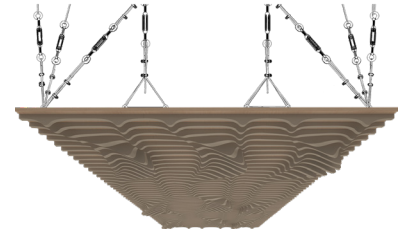

WLEDANA1AANMKBLGR

OAK & GREY LACQUER

47.24" x 23.62" (120 x 60 cm) panels come in sets of two. 23.62" x 23.62" (60 x 60 cm) panels come in sets of four. The number of panels per box is the minimum suggested amount to create the design envisioned by Mikodam.

CEILING APPLICATION

DIMENSIONS

X : 23.62" - 60 cm

Y : 47.24" - 120 cm

D : 5.08" - 12.9 cm

W : 31.3 lbs - 14.2 kg

Rail depth is not included in the measurements.
(Depth of rail: 1" - 2.5 cm)

***Can be used with baseboard upon request.*