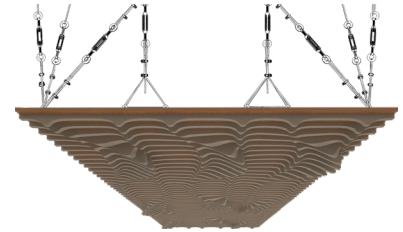

WLEDANA1AANTKBLGR

TEAK & GREY LACQUER

47.24" x 23.62" (120 x 60 cm) panels come in sets of two. 23.62" x 23.62" (60 x 60 cm) panels come in sets of four. The number of panels per box is the minimum suggested amount to create the design envisioned by Mikodam.

CEILING APPLICATION

DIMENSIONS

X : 23.62" - 60 cm

Y : 47.24" - 120 cm

D : 5.08" - 12.9 cm

W : 31.3 lbs - 14.2 kg

Rail depth is not included in the measurements.

(Depth of rail: 1" - 2.5 cm)

***Can be used with baseboard upon request.*