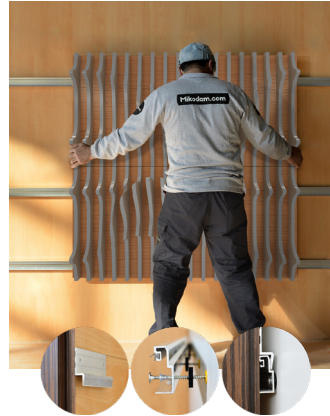

WLEDANA1AANTKBLGR

TEAK & GREY LACQUER

47.24" x 23.62" (120 x 60 cm) panels come in sets of two. 23.62" x 23.62" (60 x 60 cm) panels come in sets of four. The number of panels per box is the minimum suggested amount to create the design envisioned by Mikodam.

CEILING APPLICATION

DIMENSIONS

X : 23.62" - 60 cm

Y : 47.24" - 120 cm

D : 5.08" - 12.9 cm

W : 31.3 lbs - 14.2 kg

Rail depth is not included in the measurements.

(Depth of rail: 1" - 2.5 cm)