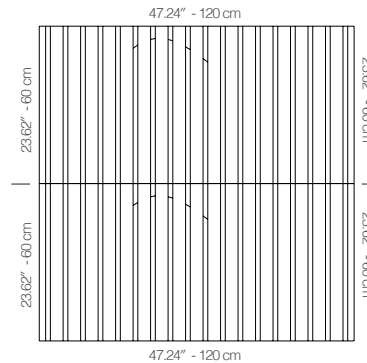

WLEDANA1AANTKBLGR

TEAK & GREY LACQUER

47.24" x 23.62" (120 x 60 cm) panels come in sets of two. 23.62" x 23.62" (60 x 60 cm) panels come in sets of four. The number of panels per box is the minimum suggested amount to create the design envisioned by Mikodam.

CEILING APPLICATION

DIMENSIONS

X : 23.62" - 60 cm

Y : 47.24" - 120 cm

D : 5.08" - 12.9 cm

W : 31.3 lbs - 14.2 kg

Rail depth is not included in the measurements.

(Depth of rail: 1" - 2.5 cm)