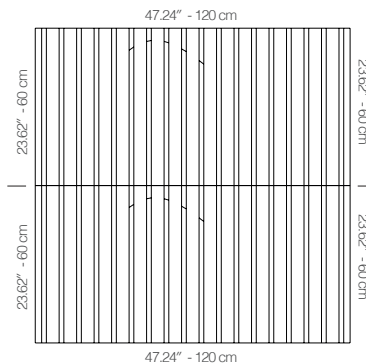

WLEDANA1AANCUBLGR

WALNUT & GREY LACQUER

47.24" x 23.62" (120 x 60 cm) panels come in sets of two. 23.62" x 23.62" (60 x 60 cm) panels come in sets of four. The number of panels per box is the minimum suggested amount to create the design envisioned by Mikodam.

CEILING APPLICATION

DIMENSIONS

- X** : 23.62" - 60 cm
- Y** : 47.24" - 120 cm
- D** : 5.08" - 12.9 cm
- W** : 31.3 lbs - 14.2 kg

Rail depth is not included in the measurements.

(Depth of rail: 1" - 2.5 cm)