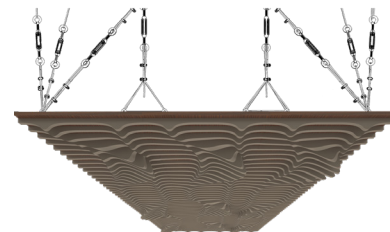

WLEDANA1AANCUBLGR

WALNUT & GREY LACQUER

47.24" x 23.62" (120 x 60 cm) panels come in sets of two. 23.62" x 23.62" (60 x 60 cm) panels come in sets of four. The number of panels per box is the minimum suggested amount to create the design envisioned by Mikodam.

CEILING APPLICATION

DIMENSIONS

- X** : 23.62" - 60 cm
- Y** : 47.24" - 120 cm
- D** : 5.08" - 12.9 cm
- W** : 31.3 lbs - 14.2 kg

Rail depth is not included in the measurements.

(Depth of rail: 1" - 2.5 cm)

***Can be used with baseboard upon request.*