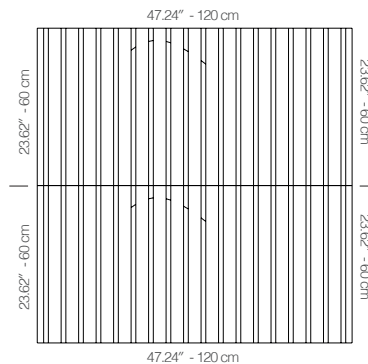

WLEDANA1AALBYBLBY

WHITE LACQUER

47.24" x 23.62" (120 x 60 cm) panels come in sets of two. 23.62" x 23.62" (60 x 60 cm) panels come in sets of four. The number of panels per box is the minimum suggested amount to create the design envisioned by Mikodam.

CEILING APPLICATION

DIMENSIONS

- X** : 23.62" - 60 cm
- Y** : 47.24" - 120 cm
- D** : 5.08" - 12.9 cm
- W** : 31.3 lbs - 14.2 kg

Rail depth is not included in the measurements.

(Depth of rail: 1" - 2.5 cm)