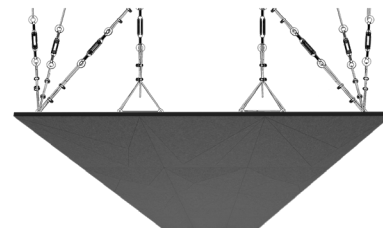

### ANTHRACITE FABRIC

47.24" x 23.62" (120 x 60 cm) panels come in sets of two. 23.62" x 23.62" (60 x 60 cm) panels come in sets of four. The number of panels per box is the minimum suggested amount to create the design envisioned by Mikodam.

### DIMENSIONS

**X** : 23.62" - 60 cm

**Y** : 23.62" - 60 cm

**D** : 3.26" - 8.3 cm

**W** : 13.8 lbs - 6.3 kg

Rail depth is not included in the measurements.

(Depth of rail: 1" - 2.5 cm)

*\*\*Can be used with baseboard upon request.*