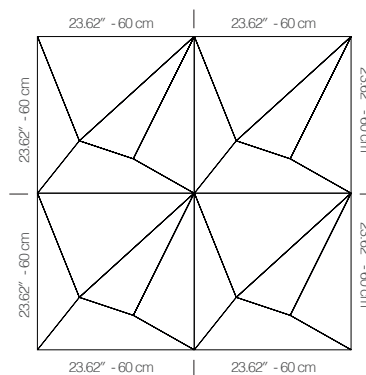

### ANTHRACITE FABRIC

47.24" x 23.62" (120 x 60 cm) panels come in sets of two. 23.62" x 23.62" (60 x 60 cm) panels come in sets of four. The number of panels per box is the minimum suggested amount to create the design envisioned by Mikodam.

### DIMENSIONS

**X** : 23.62" - 60 cm

**Y** : 23.62" - 60 cm

**D** : 3.26" - 8.3 cm

**W** : 13.8 lbs - 6.3 kg

Rail depth is not included in the measurements.

(Depth of rail: 1" - 2.5 cm)

*\*\*Can be used with baseboard upon request.*