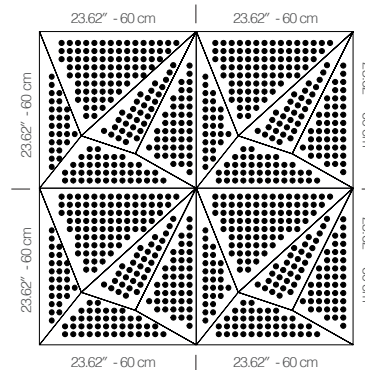

WNEKANB1AALFM2

ANTHRACITE LACQUER 20MM PERFORATION

47.24" x 23.62" (120 x 60 cm) panels come in sets of two. 23.62" x 23.62" (60 x 60 cm) panels come in sets of four. The number of panels per box is the minimum suggested amount to create the design envisioned by Mikodam.

CEILING APPLICATION

DIMENSIONS

X : 23.62" - 60 cm

Y : 23.62" - 60 cm

D : 3.26" - 8.3 cm

W : 13.8 lbs - 6.3 kg

*Perforated surface options with two different diameters are available.

Rail depth is not included in the measurements.
(Depth of rail: 1" - 2.5 cm)