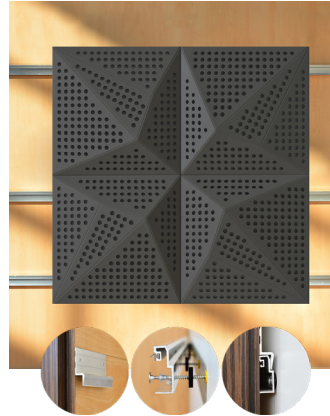

WNEKANB1AALFM2

ANTHRACITE LACQUER 20MM PERFORATION

47.24" x 23.62" (120 x 60 cm) panels come in sets of two. 23.62" x 23.62" (60 x 60 cm) panels come in sets of four. The number of panels per box is the minimum suggested amount to create the design envisioned by Mikodam.

CEILING APPLICATION

DIMENSIONS

X : 23.62" - 60 cm

Y : 23.62" - 60 cm

D : 3.26" - 8.3 cm

W : 13.8 lbs - 6.3 kg

*Perforated surface options with two different diameters are available.

Rail depth is not included in the measurements.
(Depth of rail: 1" - 2.5 cm)

**Can be used with baseboard upon request.