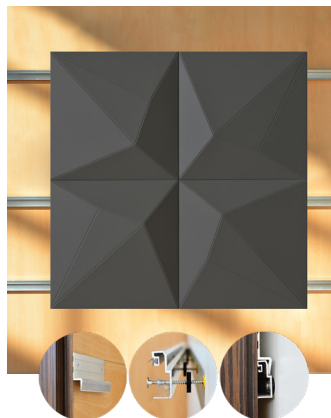

WNEKANB1AALFM

ANTHRACITE LACQUER

47.24" x 23.62" (120 x 60 cm) panels come in sets of two. 23.62" x 23.62" (60 x 60 cm) panels come in sets of four. The number of panels per box is the minimum suggested amount to create the design envisioned by Mikodam.

CEILING APPLICATION

DIMENSIONS

X : 23.62" - 60 cm

Y : 23.62" - 60 cm

D : 3.26" - 8.3 cm

W : 13.8 lbs - 6.3 kg

*Perforated surface options with two different diameters are available.

Rail depth is not included in the measurements.
(Depth of rail: 1" - 2.5 cm)

**Can be used with baseboard upon request.