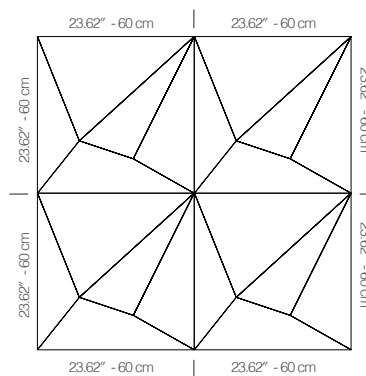

WNEKANB1AALFM

ANTHRACITE LACQUER

47.24" x 23.62" (120 x 60 cm) panels come in sets of two. 23.62" x 23.62" (60 x 60 cm) panels come in sets of four. The number of panels per box is the minimum suggested amount to create the design envisioned by Mikodam.

CEILING APPLICATION

DIMENSIONS

X : 23.62" - 60 cm

Y : 23.62" - 60 cm

D : 3.26" - 8.3 cm

W : 13.8 lbs - 6.3 kg

*Perforated surface options with two different diameters are available.

Rail depth is not included in the measurements.
(Depth of rail: 1" - 2.5 cm)