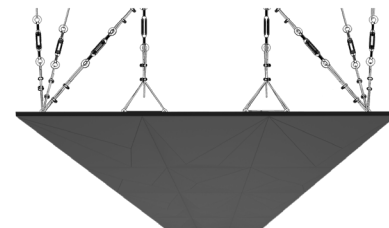

WNEKANB1AALFM

ANTHRACITE LACQUER

47.24" x 23.62" (120 x 60 cm) panels come in sets of two. 23.62" x 23.62" (60 x 60 cm) panels come in sets of four. The number of panels per box is the minimum suggested amount to create the design envisioned by Mikodam.

CEILING APPLICATION

DIMENSIONS

X : 23.62" - 60 cm

Y : 23.62" - 60 cm

D : 3.26" - 8.3 cm

W : 13.8 lbs - 6.3 kg

*Perforated surface options with two different diameters are available.

Rail depth is not included in the measurements.
(Depth of rail: 1" - 2.5 cm)

**Can be used with baseboard upon request.