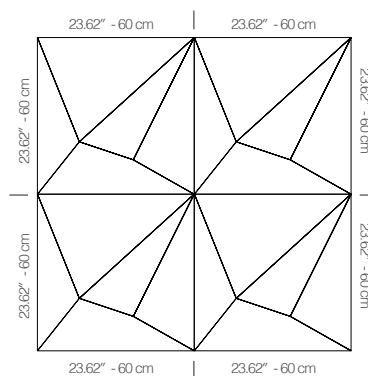

WNEKANB1AAKLA

BEIGE FABRIC

47.24" x 23.62" (120 x 60 cm) panels come in sets of two. 23.62" x 23.62" (60 x 60 cm) panels come in sets of four. The number of panels per box is the minimum suggested amount to create the design envisioned by Mikodam.

CEILING APPLICATION

DIMENSIONS

X : 23.62" - 60 cm

Y : 23.62" - 60 cm

D : 3.26" - 8.3 cm

W : 13.8 lbs - 6.3 kg

Rail depth is not included in the measurements.

(Depth of rail: 1" - 2.5 cm)