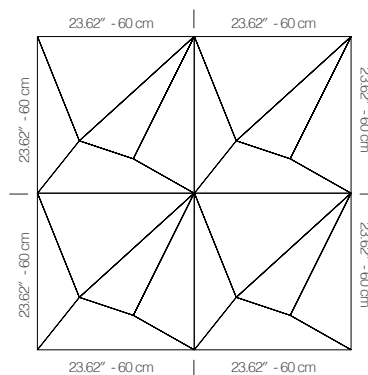

## WNEKANB1AAKLG

BLUE FABRIC

47.24" x 23.62" (120 x 60 cm) panels come in sets of two. 23.62" x 23.62" (60 x 60 cm) panels come in sets of four. The number of panels per box is the minimum suggested amount to create the design envisioned by Mikodam.

## DIMENSIONS

**X** : 23.62" - 60 cm

**Y** : 23.62" - 60 cm

**D** : 3.26" - 8.3 cm

**W** : 13.8 lbs - 6.3 kg

Rail depth is not included in the measurements.  
(Depth of rail: 1" - 2.5 cm)

*\*\*Can be used with baseboard upon request.*