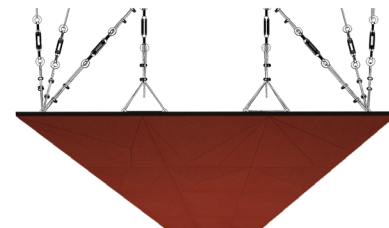

### BRICK FABRIC

47.24" x 23.62" (120 x 60 cm) panels come in sets of two. 23.62" x 23.62" (60 x 60 cm) panels come in sets of four. The number of panels per box is the minimum suggested amount to create the design envisioned by Mikodam.

### DIMENSIONS

**X** : 23.62" - 60 cm

**Y** : 23.62" - 60 cm

**D** : 3.26" - 8.3 cm

**W** : 13.8 lbs - 6.3 kg

Rail depth is not included in the measurements.  
(Depth of rail: 1" - 2.5 cm)

*\*\*Can be used with baseboard upon request.*