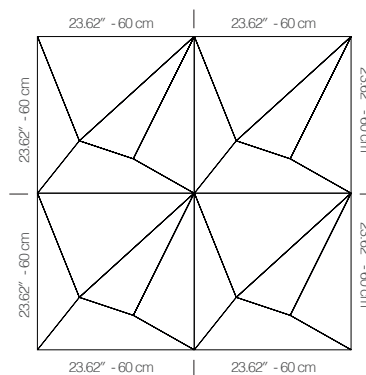

### BRICK FABRIC

47.24" x 23.62" (120 x 60 cm) panels come in sets of two. 23.62" x 23.62" (60 x 60 cm) panels come in sets of four. The number of panels per box is the minimum suggested amount to create the design envisioned by Mikodam.

### DIMENSIONS

**X** : 23.62" - 60 cm

**Y** : 23.62" - 60 cm

**D** : 3.26" - 8.3 cm

**W** : 13.8 lbs - 6.3 kg

Rail depth is not included in the measurements.  
(Depth of rail: 1" - 2.5 cm)

*\*\*Can be used with baseboard upon request.*