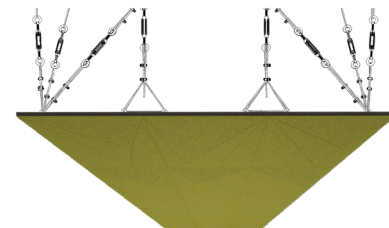

WNEKANB1AAKLD

GREEN FABRIC

47.24" x 23.62" (120 x 60 cm) panels come in sets of two. 23.62" x 23.62" (60 x 60 cm) panels come in sets of four. The number of panels per box is the minimum suggested amount to create the design envisioned by Mikodam.

CEILING APPLICATION

DIMENSIONS

X : 23.62" - 60 cm

Y : 23.62" - 60 cm

D : 3.26" - 8.3 cm

W : 13.8 lbs - 6.3 kg

Rail depth is not included in the measurements.

(Depth of rail: 1" - 2.5 cm)

***Can be used with baseboard upon request.*