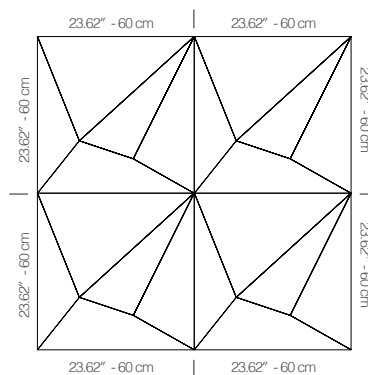

WNEKANB1AAKLD

GREEN FABRIC

47.24" x 23.62" (120 x 60 cm) panels come in sets of two. 23.62" x 23.62" (60 x 60 cm) panels come in sets of four. The number of panels per box is the minimum suggested amount to create the design envisioned by Mikodam.

CEILING APPLICATION

DIMENSIONS

X : 23.62" - 60 cm

Y : 23.62" - 60 cm

D : 3.26" - 8.3 cm

W : 13.8 lbs - 6.3 kg

Rail depth is not included in the measurements.

(Depth of rail: 1" - 2.5 cm)