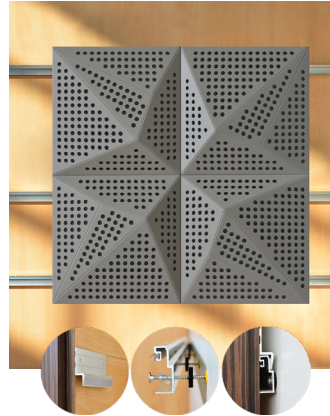

## WNEKANB1AALGR2

GREY LACQUER 20MM PERFORATION

47.24" x 23.62" (120 x 60 cm) panels come in sets of two. 23.62" x 23.62" (60 x 60 cm) panels come in sets of four. The number of panels per box is the minimum suggested amount to create the design envisioned by Mikodam.

## DIMENSIONS

- X : 23.62" - 60 cm
- Y : 23.62" - 60 cm
- D : 3.26" - 8.3 cm
- W : 13.8 lbs - 6.3 kg

\*Perforated surface options with two different diameters are available.

Rail depth is not included in the measurements.  
(Depth of rail: 1" - 2.5 cm)