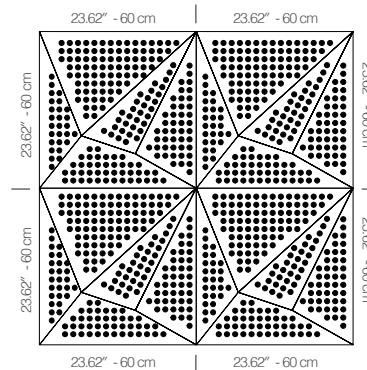

## WNEKANB1AALGR2

GREY LACQUER 20MM PERFORATION

47.24" x 23.62" (120 x 60 cm) panels come in sets of two. 23.62" x 23.62" (60 x 60 cm) panels come in sets of four. The number of panels per box is the minimum suggested amount to create the design envisioned by Mikodam.

## DIMENSIONS

- X : 23.62" - 60 cm
- Y : 23.62" - 60 cm
- D : 3.26" - 8.3 cm
- W : 13.8 lbs - 6.3 kg

\*Perforated surface options with two different diameters are available.

Rail depth is not included in the measurements.  
(Depth of rail: 1" - 2.5 cm)